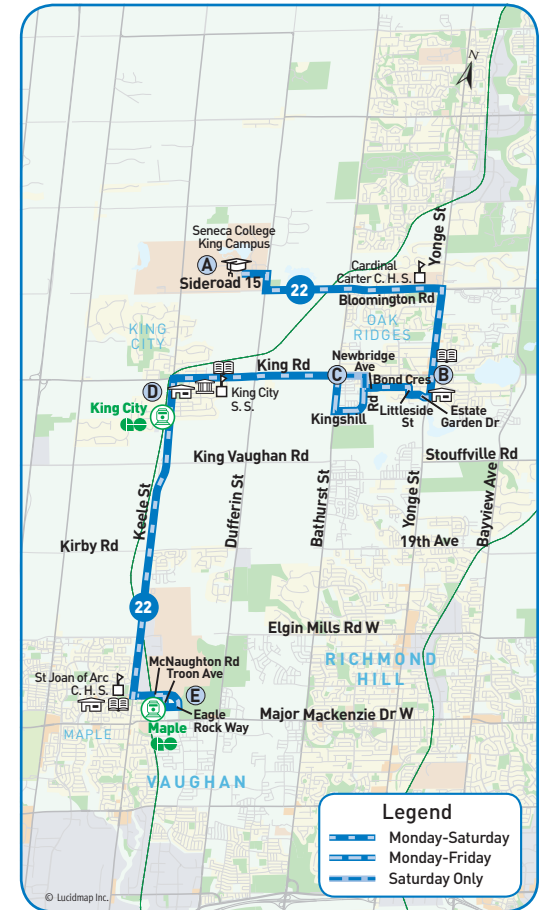

↓ Saturdays

Seneca College King Campus 1706	Bathurst St. & Bloomington Rd. 1712	Yonge St. & Bloomington Rd. 4550	Yonge St. & King Rd. 9795	Yonge St. & Estate Garden Dr. 2667	King Rd. & Bathurst St. 4561	King City Secondary School 4551	King City GO Station 4531	Maple GO Station 6186
A			B		C		D	E
9:12	9:20	9:22	9:25	9:26	9:32	9:36	9:40	9:52
10:36	10:43	10:46	10:51	10:52	10:58	11:02	11:06	11:18
12:02	12:09	12:12	12:17	12:18	12:24	12:28	12:32	12:44
1:28	1:35	1:38	1:43	1:44	1:50	1:54	1:58	2:10
2:54	3:01	3:04	3:09	3:10	3:16	3:20	3:24	3:36
4:20	4:28	4:30	4:34	4:35	4:40	4:43	4:47	4:59
5:44	5:52	5:54	5:58	5:59	6:04	6:07	6:11	6:23

↑ Bus Stop Number

northbound to Seneca College King Campus

↑ Saturdays

Maple GO Station 6186	King City GO Station 4538	King City Secondary School 4542	King Rd. & Bathurst St. 4565	Yonge St. & King Rd. 9794	Yonge St. & Bloomington Rd. 4447	Bathurst St. & Bloomington Rd. 2408	Seneca College King Campus 1706
E	D		C	B			A
9:57	10:07	10:09	10:13	10:20	10:23	10:26	10:31
11:23	11:33	11:36	11:39	11:46	11:50	11:52	11:57
12:49	12:59	1:02	1:05	1:12	1:16	1:18	1:23
2:15	2:25	2:28	2:31	2:38	2:42	2:44	2:49
3:41	3:52	3:54	3:58	4:04	4:07	4:10	4:14
5:05	5:16	5:18	5:22	5:28	5:31	5:34	5:38
6:29	6:40	6:42	6:46	6:52	6:55	6:58	7:02

↑ Bus Stop Number

notes

On Saturdays, southbound trips uses stop 4561 on King Road & Bathurst Street.

revised schedule

Monday-Saturday Effective November 4, 2018

Legend

- Monday-Saturday
- Monday-Friday
- Saturday Only

Map Legend

- → Direction of Travel
- Ⓐ Time Point
- 🚌 Bus Terminal
- 🎓 College/University
- 🏥 Hospital
- 🏛 Municipal Office
- 🏠 Community Centre
- 📖 Library
- 🅇 Park & Ride
- 🏪 Shopping Centre
- 🚏 GO Station
- 🏠 Secondary School