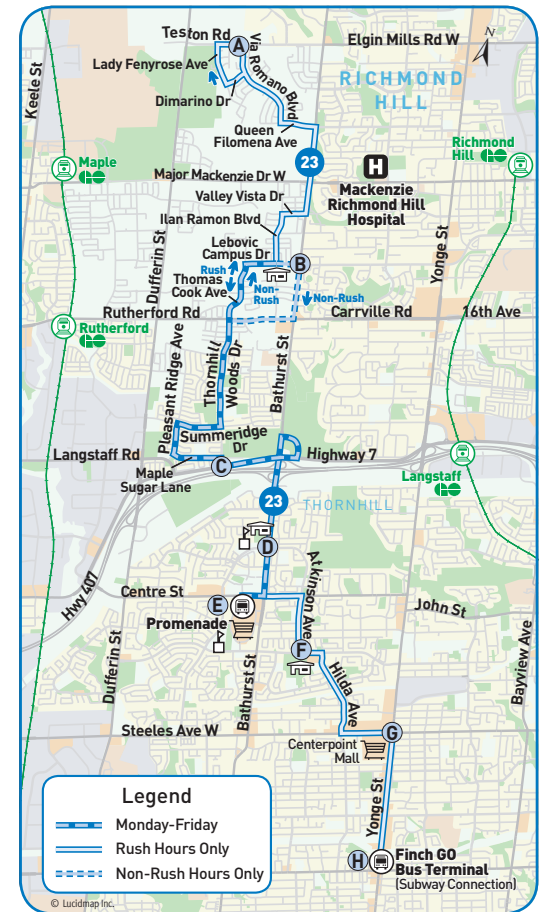

revised schedule

Monday-Friday

Effective April 29, 2018

Map Legend

- ➔ Direction of Travel
- Bus Terminal
- College/University
- Hospital
- Municipal Office
- Secondary School
- Time Point
- GO Station
- Community Centre
- Library
- Park & Ride
- Shopping Centre