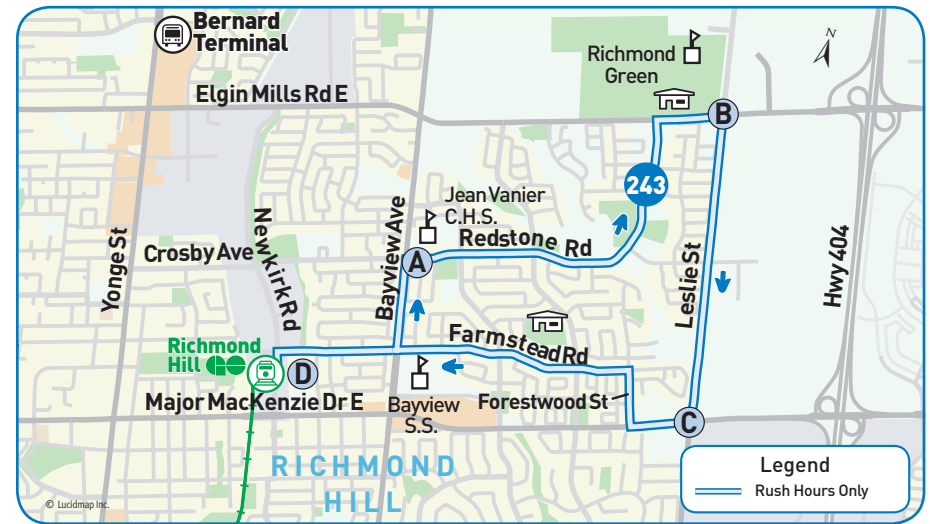

westbound

morning

← Weekdays

Richmond Hill GO Station 1217	Bayview Ave. & Redstone Rd. 2827	Leslie St. & Elgin Mills Rd. 1091	Leslie St. & Major Mac. Dr. 1915	Richmond Hill GO Station 1217
D	A	B	C	D
	5:56	6:02	6:06	6:15
6:21	6:26	6:32	6:36	6:45
6:51	6:56	7:02	7:06	7:15
7:21	7:26	7:32	7:36	7:45

eastbound

afternoon

→ Weekdays

Richmond Hill GO Station 1217	Bayview Ave. & Redstone Rd. 2827	Leslie St. & Elgin Mills Rd. 1091	Leslie St. & Major Mac. Dr. 1915	Richmond Hill GO Station 1217
D	A	B	C	D
5:23	5:28	5:35	5:38	5:46
5:53	5:58	6:05	6:08	6:16
6:23	6:28	6:35	6:38	6:46
6:53	6:58	7:05	7:08	7:16
7:53	7:58	8:05	8:08	8:16
8:53	8:57	9:01	9:04	9:11

revised schedule

Weekdays

Effective January 8, 2017

Map Legend

- Direction of Travel
- 🚌 Bus Terminal
- 🎓 College/University
- 🏥 Hospital
- 🏛 Municipal Office
- 🏫 Secondary School
- ⓐ Time Point
- 🟢 GO Station
- 🏠 Community Centre
- 📖 Library
- 🅑🅓 Park & Ride
- 🛒 Shopping Centre