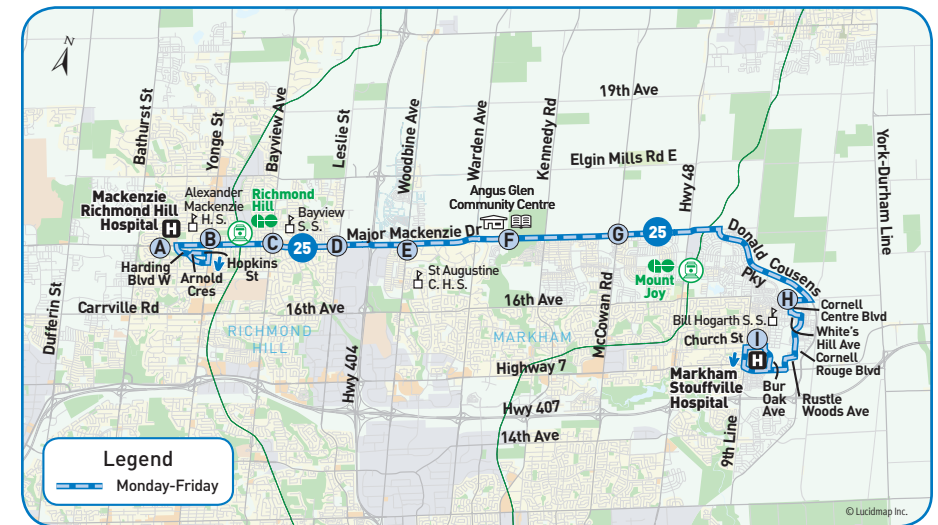

# Major Mackenzie

route  
navigator  
**25**

## Monday-Friday

Effective July 1, 2018

**Map Legend**

- ➔ Direction of Travel
- Ⓐ Time Point
- 🏠 Bus Terminal
- 🎓 College/University
- 🏥 Hospital
- 🏛️ Municipal Office
- 📖 Library
- 🅅 Park & Ride
- 🏫 Secondary School
- 🛒 Shopping Centre