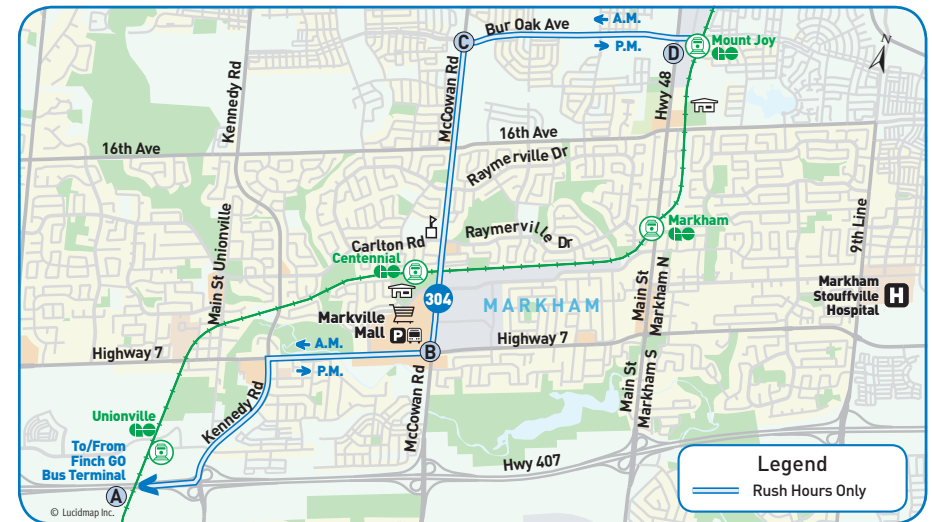

revised schedule

morning

to Finch GO Bus Terminal

← Weekdays

Mount Joy GO Station	McCowan Rd. & Bur Oak Ave.	McCowan Rd. & Highway 7	Kennedy Rd. & YMCA Blvd.	Finch GO Bus Terminal
1324	6375	1830	1883	2331
D	C	B		A
Morning				
6:10	6:15	6:22	6:28	6:45
6:35	6:40	6:47	6:53	7:10
6:53	6:58	7:05	7:11	7:28
7:13	7:18	7:26	7:33	7:50
7:36	7:41	7:49	7:56	8:16
7:45	7:50	7:58	8:05	8:25
7:53	7:58	8:06	8:13	8:33

afternoon

to Mount Joy GO Station

→ Weekdays

Finch GO Bus Terminal	Kennedy Rd. & YMCA Blvd.	Markville Mall	McCowan Rd. & Bur Oak Ave.	Mount Joy GO Station
2331	1906	4178	3103	4815
A		B	C	D
Afternoon				
4:00	4:26	4:32	4:38	4:43
4:45	5:11	5:17	5:23	5:28
5:30	5:56	6:02	6:08	6:13
6:00	6:26	6:32	6:38	6:43

↕ Bus Stop Number

Weekdays

Effective September 4, 2016

Weekdays:

An additional southbound trip will depart Mount Joy GO Station at 7:45 a.m.

Map Legend

- Direction of Travel
- 🏠 Bus Terminal
- 🎓 College/University
- 🏥 Hospital
- 🏛️ Municipal Office
- 🎓 Secondary School
- ⓐ Time Point
- 🚉 GO Station
- 🏠 Community Centre
- 📖 Library
- 🚗 Park & Ride
- 🛒 Shopping Centre