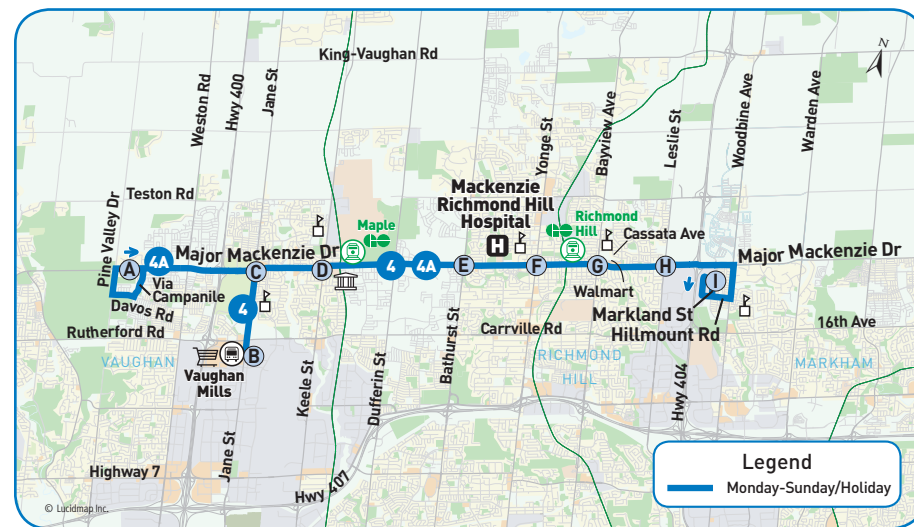

notes
^ Eastbound Route 4A uses stop 2934 at Jane Street/Major Mackenzie
* Westbound Route 4A uses stop 1737 at Jane Street/Major Mackenzie

*includes branches 4/4A

Major Mackenzie

revised schedule

Monday-Sunday/Holiday

Effective November 4, 2018

Map Legend

- Direction of Travel
- Ⓐ Time Point
- 🚌 Bus Terminal
- 🏫 College/University
- 🏥 Hospital
- 🏛️ Municipal Office
- 🏠 Secondary School
- 🚶 GO Station
- 🏪 Community Centre
- 📖 Library
- 🅇 Park & Ride
- 🛒 Shopping Centre