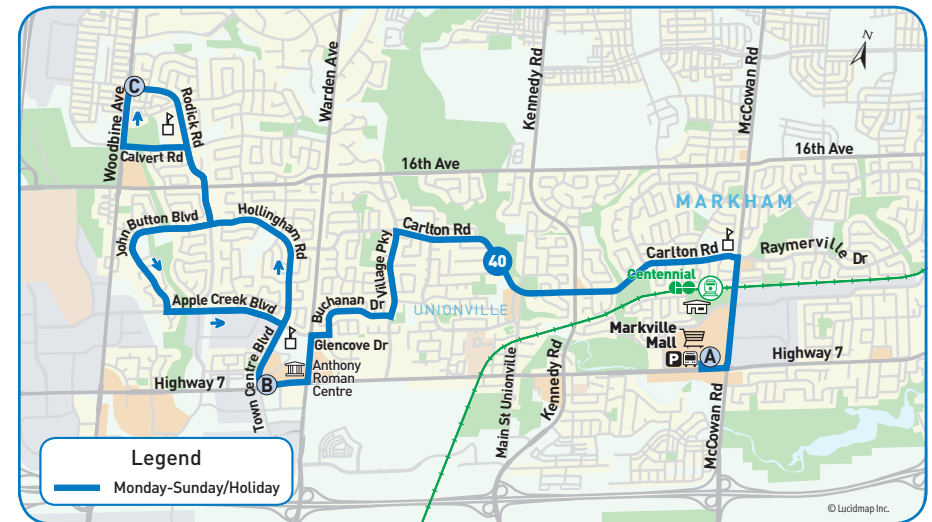

Visit yrt.ca/DAR for more information.

route navigator
40*

Unionville Local

revised Dial-a-Ride service

Monday-Sunday/Holidays

Effective August 1, 2017

Map Legend

- ➔ Direction of Travel
- Ⓚ Bus Terminal
- 🎓 College/University
- H Hospital
- 🏛 Municipal Office
- 🏠 Secondary School
- ⓐ Time Point
- 🚏 GO Station
- 🏠 Community Centre
- 📖 Library
- 🅇 Park & Ride
- 🛒 Shopping Centre

westbound to Woodbine Ave.

← Weekdays

Markville Mall 1827	Carlton Rd & Kennedy Rd. 1515	Highway 7 & Town Centre Blvd. 1549	Town Centre Blvd. & Apple Creek Blvd. 1554	Woodbine Ave. & Rodick Rd. 6512
A		B		C
6:00	6:11	6:25	6:26	6:34
6:30	6:41	6:55	6:56	7:04
7:00	7:11	7:25	7:27	7:35
7:30	7:41	7:55	7:57	8:05
8:00	8:11	8:25	8:27	8:35
8:30	8:41	8:55	8:57	9:05
9:00	9:10	9:22	9:24	9:33
9:30	9:40	9:52	9:54	10:03
10:30	10:40	10:52	10:54	11:03
11:32	11:42	11:54	11:56	12:05
12:32	12:42	12:54	12:56	1:05
1:32	1:42	1:54	1:56	2:05
2:32	2:42	2:58	3:00	3:09
3:06	3:20	3:32	3:34	3:43
3:39	3:53	4:05	4:07	4:16
4:11	4:25	4:37	4:39	4:48
4:43	4:57	5:09	5:11	5:20
5:15	5:29	5:41	5:43	5:52
5:47	6:01	6:13	6:15	6:24
6:19	6:32	6:45	6:47	6:55
6:51	7:04	7:17	7:19	7:27
7:23	7:36	7:49	7:51	7:59
7:45	7:58	8:11	8:13	8:21