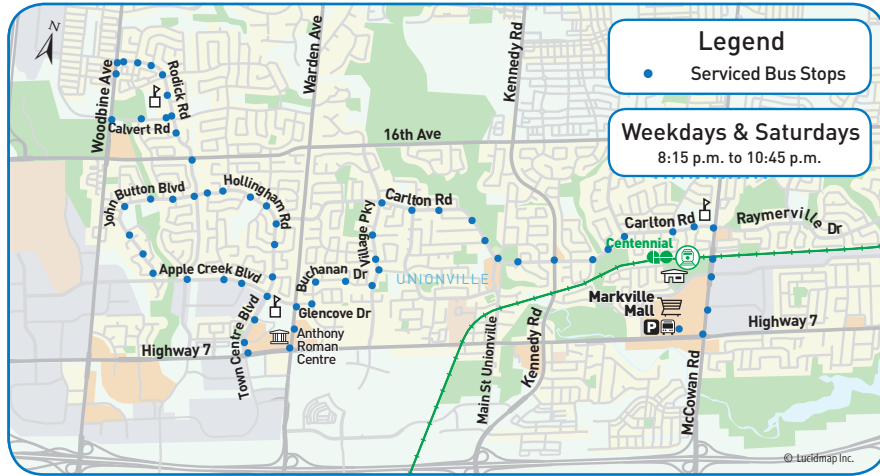

route navigator
40*

*includes Dial-a-Ride

Unionville Local

DIAL A RIDE

A YRT/Viva-marked vehicle will pick you up and drop you off at your requested bus stop serviced by Dial-a-Ride Unionville Local.

Dial-a-Ride Unionville Local service hours:

westbound to Woodbine Ave.

← Weekdays

Markville Mall 1827	Carlton Rd & Kennedy Rd. 1515	Highway 7 & Town Centre Blvd. 1549	Town Centre Blvd. & Apple Creek Blvd. 1554	Woodbine Ave. & Rodick Rd. 6512
A		B		C
6:00	6:11	6:25	6:26	6:34
6:30	6:41	6:55	6:56	7:04
7:00	7:11	7:25	7:27	7:35
7:30	7:41	7:55	7:57	8:05
8:00	8:11	8:25	8:27	8:35
8:30	8:41	8:55	8:57	9:05
9:00	9:10	9:22	9:24	9:33
9:30	9:40	9:52	9:54	10:03
10:30	10:40	10:52	10:54	11:03
11:32	11:42	11:54	11:56	12:05
12:32	12:42	12:54	12:56	1:05
1:32	1:42	1:54	1:56	2:05
2:32	2:42	2:58	3:00	3:09
3:06	3:20	3:32	3:34	3:43
3:39	3:53	4:05	4:07	4:16
4:11	4:25	4:37	4:39	4:48
4:43	4:57	5:09	5:11	5:20
5:15	5:29	5:41	5:43	5:52
5:47	6:01	6:13	6:15	6:24
6:19	6:32	6:45	6:47	6:55
6:51	7:04	7:17	7:19	7:27
7:23	7:36	7:49	7:51	7:59
7:45	7:58	8:11	8:13	8:21

For service after 8:15 p.m. call Dial-a-Ride Service at 1-844-667-5327. See back page for details.

eastbound to Markville Mall

→ Weekdays

Woodbine Ave. & Rodick Rd. 6512	John Button Blvd. & Apple Creek Blvd. 1449	Town Centre Blvd. & Highway 7 1461	Carlton Rd. & Kennedy Rd. 1495	Markville Mall 1827
C	B		A	
6:04	6:11	6:15	6:28	6:36
6:34	6:41	6:45	6:58	7:06
7:04	7:11	7:15	7:28	7:36
7:35	7:42	7:46	7:58	8:06
8:05	8:12	8:16	8:28	8:36
8:35	8:42	8:46	8:58	9:06
9:05	9:12	9:16	9:28	9:36
9:33	9:40	9:44	9:57	10:04
10:03	10:10	10:14	10:27	10:34
11:03	11:10	11:14	11:27	11:34
12:05	12:12	12:16	12:29	12:36
1:05	1:12	1:16	1:29	1:36
2:05	2:12	2:16	2:29	2:36
3:09	3:16	3:20	3:33	3:41
3:43	3:50	3:54	4:07	4:15
4:16	4:23	4:27	4:40	4:48
4:48	4:55	4:59	5:12	5:20
5:20	5:27	5:31	5:44	5:52
5:52	5:59	6:03	6:16	6:24
6:24	6:31	6:35	6:48	6:56
6:55	7:02	7:05	7:17	7:24
7:27	7:34	7:37	7:49	7:56
7:59	8:06	8:09	8:21	8:28
8:21	8:28	8:31		