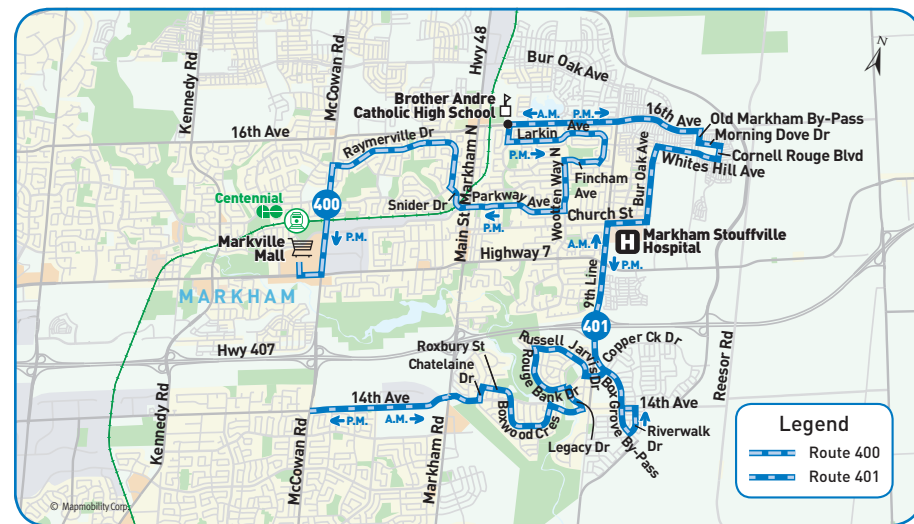

401 morning
to Brother André C.H.S.

← School days

Bus Stop Number	McCowan Rd. & 14 th Ave. 1498	Riverwalk Dr. & Box Grove 5483	Markham Stouffville Hosp. 5095	Old Markham & 16 th Ave. 5488	Brother André C.H.S. 2995
	7:25	7:49	7:57	8:04	8:10

401 afternoon
from Brother André C.H.S.

→ School days

Bus Stop Number	Brother André C.H.S. 2991	Old Markham & 16 th Ave. 5490	Markham Stouffville Hosp. 1555	Riverwalk Dr. & Box Grove 5483	McCowan Rd. & 14 th Ave. 1611
	2:45	2:50	2:58	3:06	3:24

notes

Morning service is available for Brother André students with Route 14 – 14th Avenue and Route 16 – 16th Avenue.

revised schedule

School days

Effective November 2, 2014

Weekdays:

The schedule will be adjusted to reflect actual travel time.

Map Legend

- Direction of Travel
- 🏠 Bus Terminal
- 🎓 College/University
- H Hospital
- 🏛️ Municipal Office
- 🏪 Secondary School
- ⌚ Time Point
- 🚶 GO Station
- 🏠 Community Centre
- 📖 Library
- 🚗 Park & Ride
- 🛒 Shopping Centre