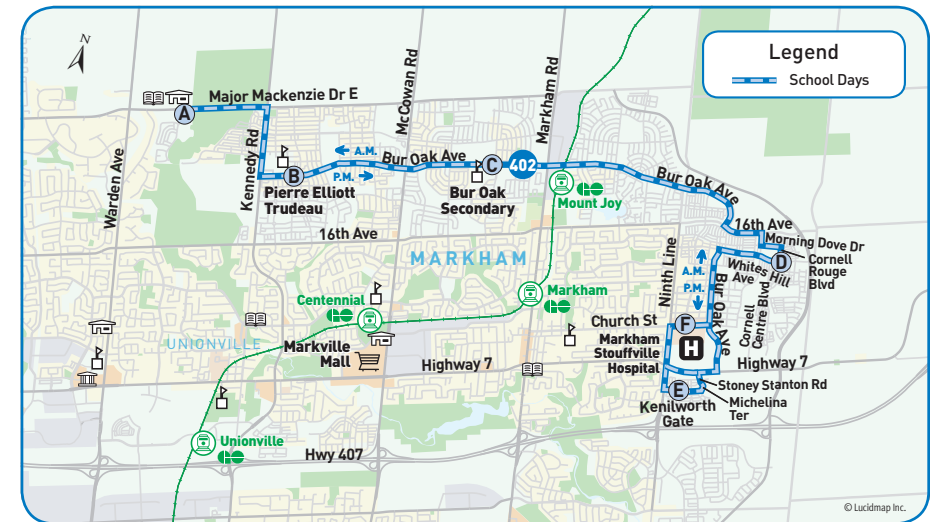

402 morning

to Angus Glen Community Centre

School days

Bus Stop Number	Markham Stouffville Hospital 1555	Kenilworth Gate & Barley Lea St 6105	Whites Hill Ave. & Cornell Rouge Blvd. 5930	Cornell Centre Blvd. & 16th Ave. 5488	Bur Oak Ave. & Ninth Line 4755	Mount Joy GO Station 1324	Bur Oak Secondary School 1383	Pierre Elliott Trudeau Secondary School 1409	Angus Glen Comm Centre 1340
	F	E	D				C	B	A
	7:18	7:23	7:33	7:35	7:39	7:45	7:49	7:58	8:05
	7:19	7:24	7:34	7:36	7:40	7:46	7:50	7:59	8:06

402 afternoon

to Markham Stouffville Hospital

School days

Bus Stop Number	Angus Glen Comm Centre 1340	Pierre Elliott Trudeau Secondary School 1344	Bur Oak Secondary School 1368	Mount Joy GO Station 4815	Bur Oak Ave. & Ninth Line 6077	Cornell Centre Blvd. & 16th Ave. 5490	Whites Hill Ave. & Cornell Rouge Blvd. 5927	Markham Stouffville Hospital 1555	Kenilworth Gate & Barley Lea St 6551
	A	B	C				D	F	E
			3:07	3:11	3:16	3:20	3:22	3:29	3:34
			3:08	3:12	3:17	3:21	3:23	3:30	3:35
			3:08	3:12	3:17	3:21	3:23	3:30	3:35
	2:51	3:02	3:12	3:16	3:21	3:25	3:27	3:34	3:39

revised schedule

School days

Effective January 3, 2016

School days:

- The schedule will be adjusted to improve on-time performance.

Span of service:

- Morning trips will be adjusted to depart at 7:18 a.m. and 7:19 a.m.

Map Legend

- ➔ Direction of Travel
- 🏠 Bus Terminal
- 🎓 College/University
- H Hospital
- 🏛 Municipal Office
- 🏪 Secondary School
- Ⓐ Time Point
- 🚗 GO Station
- 🏠 Community Centre
- 📖 Library
- 🅑 Park & Ride
- 🛒 Shopping Centre