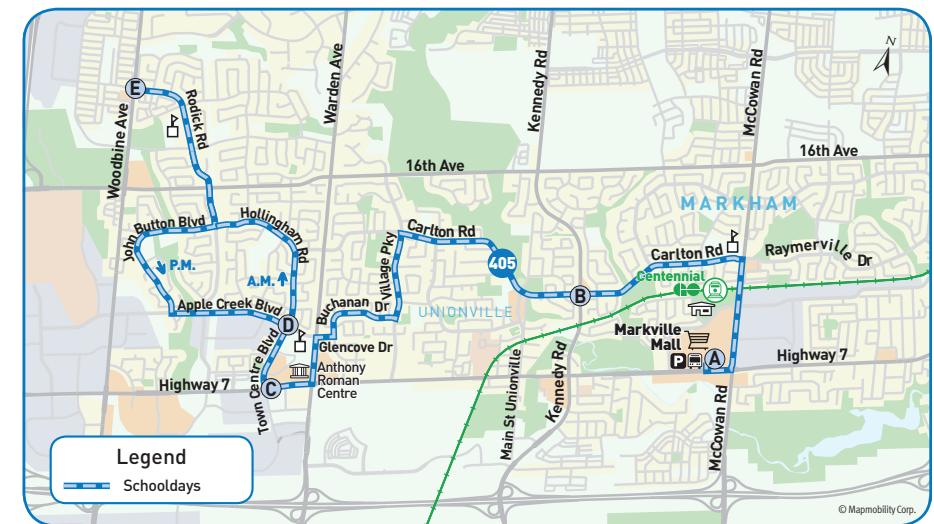

405 morning
to St. Augustine

School days

Bus Stop Number ↓	Markville Mall	Carlton Rd. & Kennedy Rd.	Highway 7 & Town Centre Blvd.	Apple Creek Blvd. & Town Centre Blvd.	Woodbine Ave. & Rodick Rd.
	1827	1515	1549	1554	1588
	A	B	C	D	E
	7:30	7:43	7:55	7:57	8:05

405 afternoon
to Markville Mall

School days

Bus Stop Number ↓	Woodbine Ave. & Rodick Rd.	John Button Blvd. & Apple Creek Blvd.	Highway 7 & Town Centre Blvd.	Carlton Rd. & Kennedy Rd.	Markville Mall
	6512	1449	1461	1495	1827
	F		C	B	A
	2:40	2:48	2:53	3:05	3:15

revised routing

School days

Effective February 23, 2014

Weekdays:

- The morning routing will be adjusted to better service students attending St. Augustine Catholic High School.

Map Legend

- Direction of Travel
- Bus Terminal
- College/University
- Hospital
- Municipal Office
- Secondary School
- Time Point
- GO Station
- Community Centre
- Library
- Park & Ride
- Shopping Centre