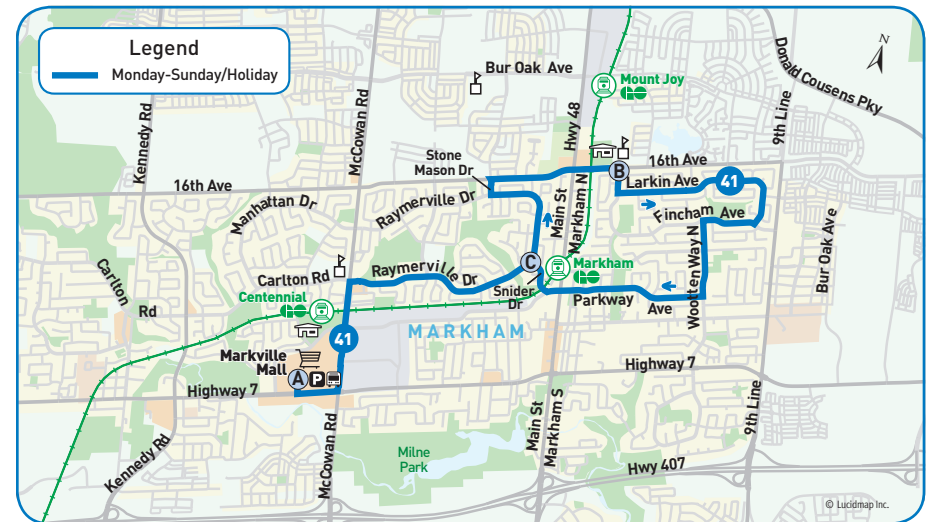

Visit yrt.ca/DAR for more information.

route navigator
41*

*includes Dial-a-Ride

Markham Local

revised Dial-a-Ride service

Monday-Sunday/Holidays

Effective August 1, 2017

Map Legend

- ➔ Direction of Travel
- 🏠 Bus Terminal
- 🎓 College/University
- H Hospital
- 🏛 Municipal Office
- 🎓 Secondary School
- A Time Point
- 🚉 GO Station
- 🏠 Community Centre
- 📖 Library
- 🚗 Park & Ride
- 🛒 Shopping Centre

eastbound to Fincham Ave.

➔ Weekdays

Markville Mall 1827	Stone Mason & 16 th Ave. 4398	Fincham Ave. & 16 th Ave. 2991
A		B
5:45	5:57	6:00
6:15	6:27	6:30
6:45	6:57	7:00
7:15	7:27	7:30
7:45	7:57	8:00
8:15	8:27	8:30
8:45	8:57	9:00
9:15	9:27	9:30
9:45	9:57	10:00
10:45	10:57	11:00
11:45	11:57	12:00
12:45	12:57	1:00
1:45	1:57	2:00
2:24	2:36	2:39
2:49	3:01	3:04
3:21	3:33	3:36
3:53	4:05	4:08
4:25	4:37	4:40
4:57	5:13	5:16
5:29	5:45	5:48
6:01	6:17	6:20
6:33	6:49	6:52
7:05	7:18	7:21

For service after 7:30 p.m. call Dial-a-Ride Service at 1-844-667-5327. See back page for details.

eastbound to Fincham Ave.

➔ Weekends/Holidays

Markville Mall 1827	Stone Mason & 16 th Ave. 4398	Fincham Ave. & 16 th Ave. 2991
A		B
Saturday		
8:14	8:25	8:28
9:14	9:25	9:28
10:14	10:25	10:28
11:14	11:31	11:34
12:14	12:31	12:34
1:14	1:31	1:34
2:14	2:31	2:34
3:14	3:31	3:34
4:14	4:31	4:34
5:14	5:31	5:34
6:14	6:31	6:34
7:14	7:31	7:34
For service after 7:30 p.m. call Dial-a-Ride Service at 1-844-667-5327. See back page for details.		
Sunday/Holiday		
8:36	8:46	8:49
9:36	9:46	9:49
10:36	10:46	10:49
11:36	11:46	11:49
12:36	12:46	12:49
1:36	1:48	1:51
2:36	2:48	2:51
3:36	3:48	3:51
4:36	4:48	4:51
5:36	5:48	5:51
6:36	6:48	6:51
7:36	7:48	7:51