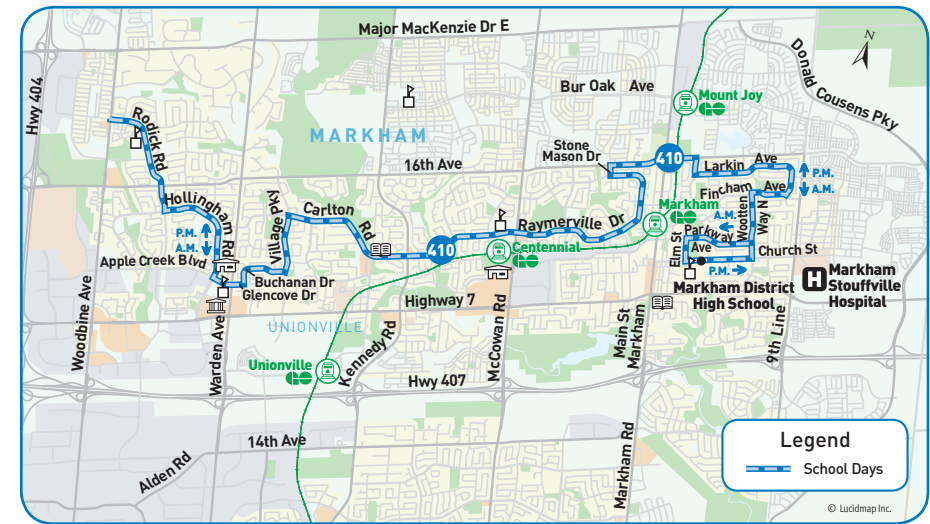

410 morning
to Markham District H.S.

→ School days

↓ Bus Stop Number	Woodbine Rd. & Rodick Rd.	Apple Creek Bl. & Warden Ave.	Carlton Rd. & Kennedy Rd.	Carlton Rd. & McCowan Rd.	Raymerville & Snider Dr.	16th Ave. & Fincham Ave.	Wootten Way & Parkway Ave.	Markham District H.S.
	1421	5113	1495	1824	1838	2991	1850	4707
	7:01	7:11	7:21	7:25	7:29	7:35	7:42	7:51

410 afternoon
from Markham District H.S.

← School days

↓ Bus Stop Number	Markham District H.S.	Wootten Way & Parkway Ave.	Markham Rd. & 16th Ave.	Raymerville & Snider Dr.	Carlton Rd. & McCowan Rd.	Carlton Rd. & Kennedy Rd.	Apple Creek Bl. & Warden Ave.	Woodbine Ave. & Rodick Rd.
	4707	5133	2996	5137	5142	1515	1545	1588
	3:05	3:11	3:20	3:25	3:28	3:33	3:45	3:55

School days

Effective January 3, 2016

Legend
— School Days

Map Legend

- Direction of Travel
- Ⓚ Bus Terminal
- 🎓 College/University
- H Hospital
- 🏛 Municipal Office
- Ⓜ Secondary School
- ⌚ Time Point
- 🚇 GO Station
- 🏠 Community Centre
- 📖 Library
- 🅑 Park & Ride
- 🛒 Shopping Centre