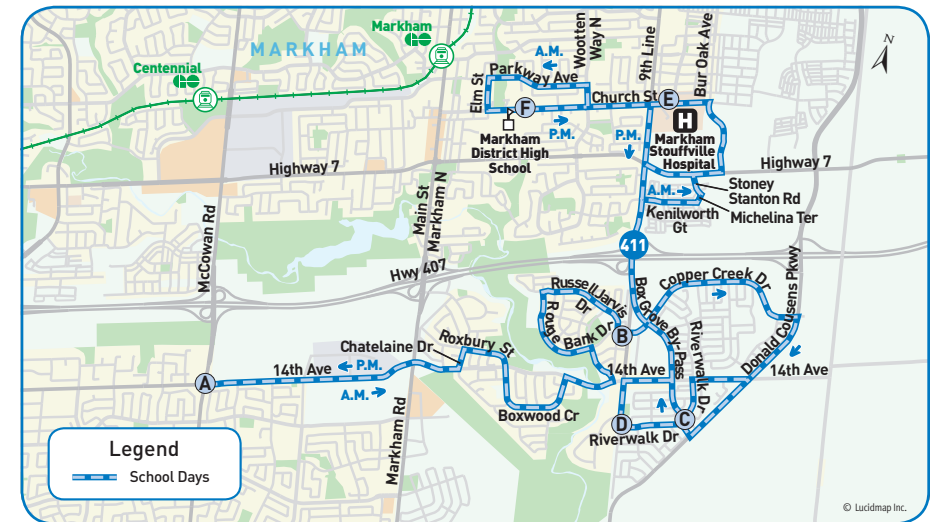

## 411 afternoon

from Markham District High School

School days

Bus Stop Number	Markham District Highschool	Markham Stouffville Hospital	Riverwalk Dr. & Box Grove By-Pass	Riverwalk Dr. & 9th Line	Rouge Bank Dr. & Russell Jarvis Dr.	McCowan Rd. & 14th Ave.
	F	E	C	D	B	A
	3:05 3:05 3:08	3:18 3:18 3:21	3:31 3:31 3:31	3:36	3:35 3:35 3:41	3:50 3:50 3:56

## revised route & schedule

### School days

Effective January 3, 2016

School days:

- The schedule will be adjusted to improve on-time performance
- The morning routing will be adjusted to travel along Elm Street instead of Main Street Markham, Robinson Street, Joseph Street and Maple Street
- The morning trip will be adjusted to depart at 7:02 a.m. and 7:03 a.m.

### Map Legend

- Direction of Travel
- Bus Terminal
- College/University
- Hospital
- Municipal Office
- Secondary School
- GO Station
- Community Centre
- Library
- Park & Ride
- Shopping Centre
- Time Point