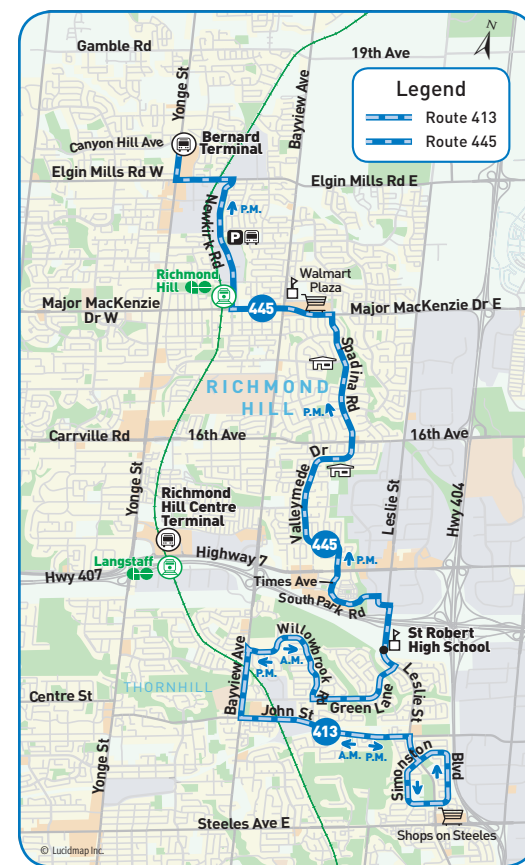

413 afternoon
from St. Robert C.H.S.

↓ School days

↳ Bus Stop Number

St. Robert C.H.S.	Green Lane & Leslie St.	Bayview Ave. & Willowbrook	John St. & Bayview Ave.	Don Mills & Simonston Ave. (west side)	Don Mills & Simonston Ave. (east side)
1194	1928	4895	1051	1932	3439
2:45	2:50	3:00	3:02	3:07	3:15

445 afternoon
from St. Robert C.H.S.

↑ School days

↳ Bus Stop Number

St. Robert Catholic H.S.	Hwy 7 & Valleymede	16th Ave. & Valleymede	Bayview Ave. & Major Mac	Richmond Hill GO Station	Bernard Terminal
5280	1030	1054	1695	1215	4195
2:45	2:55	3:00	3:05	3:10	3:20
2:45	2:55	3:00	3:05	3:10	3:20

notes

Service to St. Robert Catholic High School is also available with Route 82 - Valleymede and Route 90/90B - Leslie.

revised schedule

School days

Effective April 17, 2016

Route 413 – St. Robert School Special:

- The afternoon trip has been adjusted to depart at 2:45 p.m.

Map Legend

- Direction of Travel
- Ⓚ Bus Terminal
- 🎓 College/University
- H Hospital
- 🏛 Municipal Office
- 🏪 Secondary School
- ⓐ Time Point
- 🚉 GO Station
- 🏠 Community Centre
- 📖 Library
- 🅑 Park & Ride
- 🛒 Shopping Centre