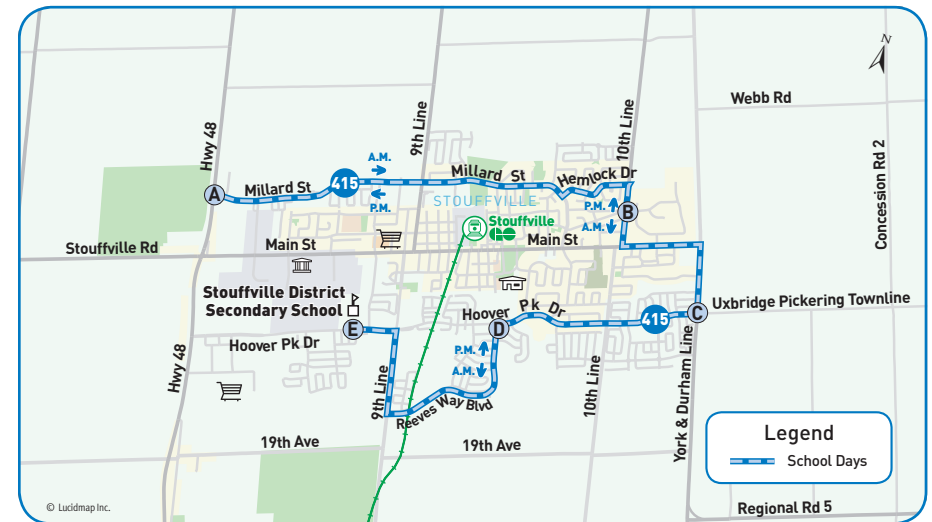

**415 morning**

to Stouffville District Secondary School

➔ School days

↳ Bus Stop Number	Millard St. & Automall Blvd.	Millard St. & 9th Line	10th Line & North St.	York & Durham Line & Uxbridge Pickering TnIn	Hoover Park Dr. & Reeves Way Blvd.	Stouffville District Secondary School
	6712	5681	5433	6935	5439	5444
	<b>A</b>		<b>B</b>	<b>C</b>	<b>D</b>	<b>E</b>
	8:20	8:25	8:31	8:36	8:42	8:52

**415 afternoon**

from Stouffville District Secondary School

← School days

↳ Bus Stop Number	Stouffville District Secondary School	Hoover Park Dr. & Reeves Way Blvd.	10th Line & Main St.	10th Line & Aintree Dr.	Millard St. & Baker St.	Millard St. & Automall Blvd.
	5449	5452	6936	5434	1783	6930
	<b>E</b>	<b>D</b>		<b>B</b>		<b>A</b>
	4:00	4:10	4:16	4:21	4:27	4:32

**revised schedule**

**School days**

Effective November 1, 2015

Weekdays:

To better meet the afternoon bell time at Stouffville District Secondary School, the trip will be adjusted to depart at 4 p.m. instead of 3:55 p.m.

**Map Legend**

- ➔ Direction of Travel
- 🏠 Bus Terminal
- 🎓 College/University
- 🏥 Hospital
- 🏛️ Municipal Office
- 🏫 Secondary School
- Ⓐ Time Point
- 🚇 GO Station
- 🏠 Community Centre
- 📖 Library
- 🚗 Park & Ride
- 🛒 Shopping Centre