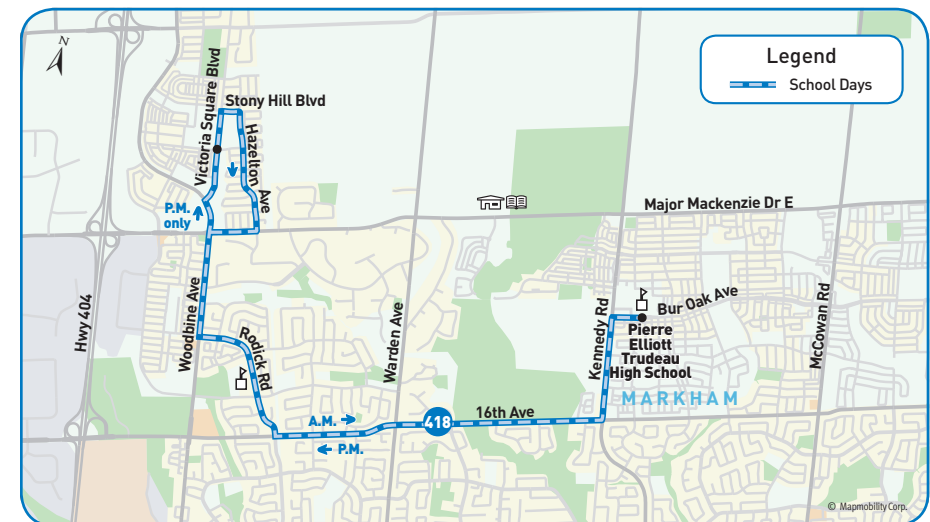

revised route & schedule

School days

Effective September 1, 2013

418 morning

to Pierre Elliott Trudeau

➔ School days

Bus Stop Number	Woodbine Ave. & Stony Hill Blvd.	Woodbine Ave. & Rodick Rd.	Warden Ave. & 16th Ave.	Pierre Elliott Trudeau H.S.
	5493	1423	3083	1334
		7:37	7:43	7:50
	7:30	7:38	7:44	7:51

418 afternoon

from Pierre Elliott Trudeau

← School days

Bus Stop Number	Pierre Elliott Trudeau H.S.	Warden Ave. & 16th Ave.	Woodbine Ave. & Rodick Rd.	Hazelton Ave. & Major MacKenzie
	1409	3009	1588	4953
	3:05	3:15	3:21	3:29
	3:05	3:15	3:21	3:29

Map Legend

- ➔ Direction of Travel
- 🚌 Bus Terminal
- 🎓 College/University
- 🏥 Hospital
- 🏛️ Municipal Office
- 🎓 Secondary School
- ⌚ Time Point
- 🚇 GO Station
- 🏠 Community Centre
- 📖 Library
- 🚗 Park & Ride
- 🛒 Shopping Centre