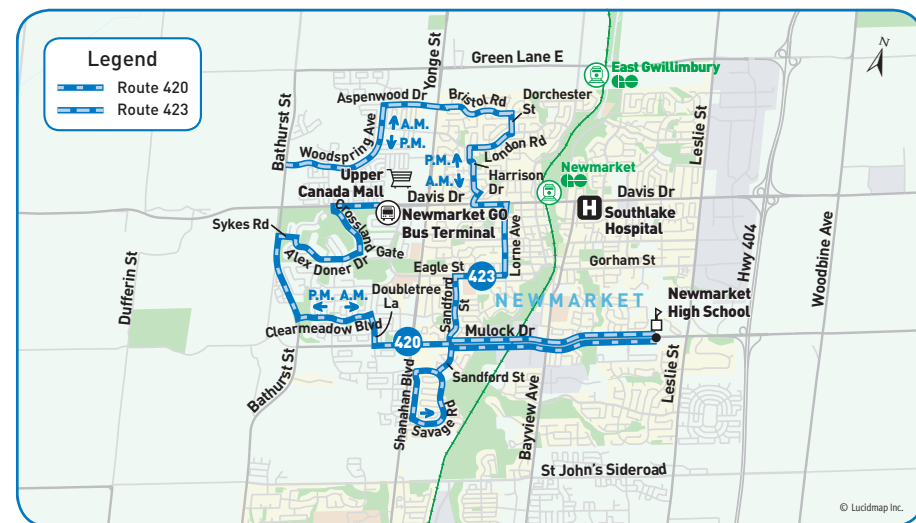

420 afternoon

from Newmarket High School

➔ School days

Newmarket High School	Bayview Ave. & Mulock Dr.	Sandford Rd. & Savage Rd.	Savage Rd. & Shanahan Blvd.	Yonge St. & Mulock Dr.	Bathurst St. & Clearmeadow	Alex Doner Dr. & Brimson Dr.	Newmarket GO Bus Term.
2010	2011	2423	4977	2016	2035	2039	4189
2:55	3:00	3:07	3:08	3:13	3:17	3:22	3:27

423 morning

to Newmarket High School

➔ School days

Bathurst St. & Woodspring Ave.	Yonge St. & Bristol Rd.	Davis Dr. & Longford Dr.	Eagle St. & Lorne Ave.	Mulock Dr. & Sandford St.	Newmarket High School
5694	2456	2603	4649	4640	6118
7:13	7:20	7:29	7:33	7:38	7:45

423 afternoon

from Newmarket High School

➔ School days

Newmarket High School	Mulock Dr. & Sandford St.	Eagle St. & Lorne Ave.	Davis Dr. & Longford Dr.	Yonge St. & Bristol Rd.	Bathurst St. & Woodspring Ave.
2010	2015	4651	4648	4475	5710
2:55	3:03	3:08	3:13	3:20	3:26

revised route & schedule

School days

Effective November 6, 2016

Route 423 – Route has been extended to provide service along Woodspring Avenue and Aspenwood Drive.

Map Legend

- ➔ Direction of Travel
- 🏠 Bus Terminal
- 🎓 College/University
- H Hospital
- 🏛 Municipal Office
- 🏪 Shopping Centre
- ⌚ Time Point
- 🚏 GO Station
- 🏠 Community Centre
- 📖 Library
- 🅇 Park & Ride