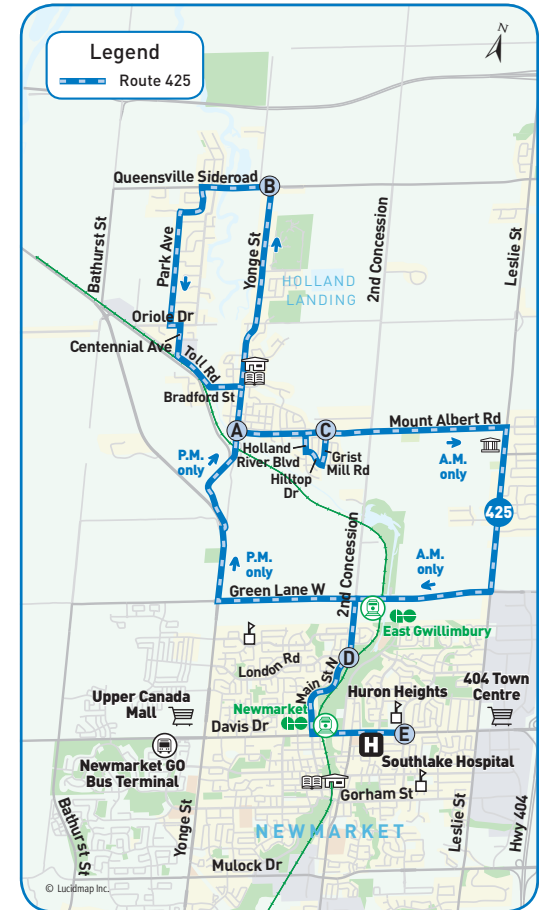

**425 morning**  
to Huron Heights SS

↓ School days

Yonge St. & Mount Albert Rd.	Yonge St. & Queensville	Yonge St. & Mount Albert Rd.	Mt. Albert Rd. & Grist Mill	Main St. & London Rd.	Huron Heights High School
2528	2551	2529	5068	2464	2240
A	B	A	C	D	E
8:07	8:13	8:24	8:28	8:40	8:48

← Bus Stop Number

**425 afternoon**  
from Huron Heights SS

↑ School days

Huron Heights High School	Main St. & London Rd.	Mt. Albert Rd. & Grist Mill	Yonge St. & Mt. Albert Rd.	Yonge St. & Queensville	Bradford St. & Yonge St.
2239	5060	2532	2540	2551	2562
E	D	C	A	B	
3:50	4:00	4:13	4:17	4:23	4:31

← Bus Stop Number

**revised route**

**School days**

Effective January 3, 2016

School days:

As a result of construction completion along Davis Drive, morning service will revert along Davis Drive instead of Queen Street.

**Map Legend**

- ➔ Direction of Travel
- 🚌 Bus Terminal
- 🎓 College/University
- 🏥 Hospital
- 🏛️ Municipal Office
- 🏫 Secondary School
- ⓐ Time Point
- 🟢 GO Station
- 🏠 Community Centre
- 📖 Library
- 🅐 Park & Ride
- 🛒 Shopping Centre