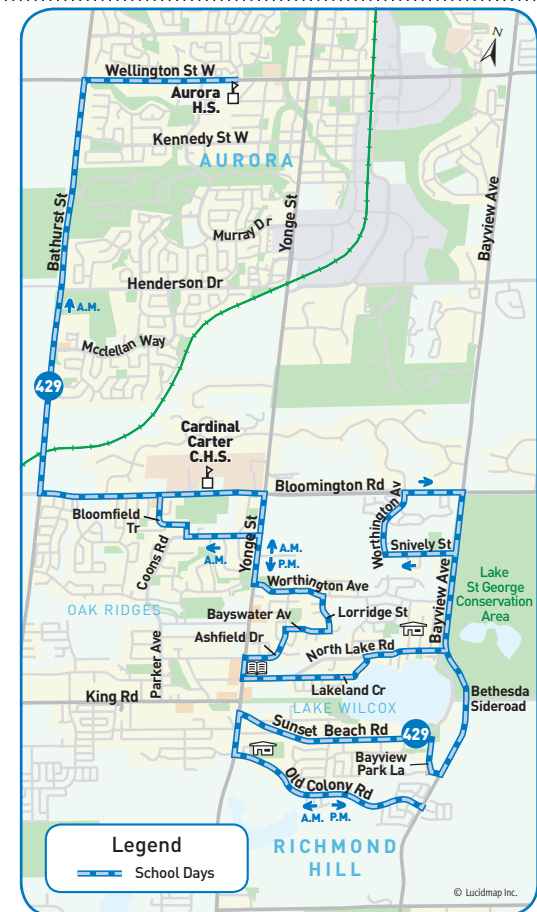

revised schedule

429 morning

to Cardinal Carter C.H.S. / Aurora H.S.

← School days

Bus Stop Number	Bayview Ave. & Old Colony Rd.	Yonge St. & Old Colony Rd.	Yonge St. & Sunset Beach Rd.	Bayview Ave. & Snively St.	Bayview Ave. & Bloomington Rd.	Bayview Ave. & North Lake Rd.	Yonge St. & Ashfield Dr.	Yonge St. & Worthington Ave.	Cardinal Carter C.H.S.	Aurora High School
	6022	6220	4721	6008	6018	6119	2501	4512	4560	1195
	7:09	7:12	7:13	7:21	7:25	7:27	7:33	7:38	7:44	7:58

429 afternoon

from Cardinal Carter C.H.S.

→ School days

Bus Stop Number	Cardinal Carter C.H.S.	Yonge St. & Coons Rd.	Yonge St. & Worthington Ave.	Yonge St. & Ashfield Dr.	Bayview Ave. & North Lake Rd.	Bayview Ave. & Snively St.	Bayview Ave. & Bloomington Rd.	Bayview Ave. & North Lake Rd.	Yonge St. & Sunset Beach Rd.	Yonge St. & Old Colony Rd.	Bayview Ave. & Old Colony Rd.
	4428	6509	4511	2394	2359	6008	6018	6119	5195	6209	6229
	2:40	2:45	2:47	2:52	2:58	3:00	3:04	3:05	3:11	3:12	3:15

School days

Effective January 3, 2016

School days:

The morning and afternoon schedule will be adjusted.

Change in Service Span:

- The morning trip from Bayview Avenue and Old Colony Road (stop #6022) will depart at 7:12 a.m.
- The morning trip will end at Aurora High School (stop #1195) at 7:58 a.m.
- The afternoon trip will end at Bayview Avenue and Old Colony Road (stop #6229) at 3:16 p.m.

Map Legend

- Direction of Travel
- Ⓚ Bus Terminal
- 🎓 College/University
- H Hospital
- 🏛 Municipal Office
- 🏠 Secondary School
- ⓐ Time Point
- 🚇 GO Station
- 🏠 Community Centre
- 📖 Library
- 🅇 Park & Ride
- 🛒 Shopping Centre