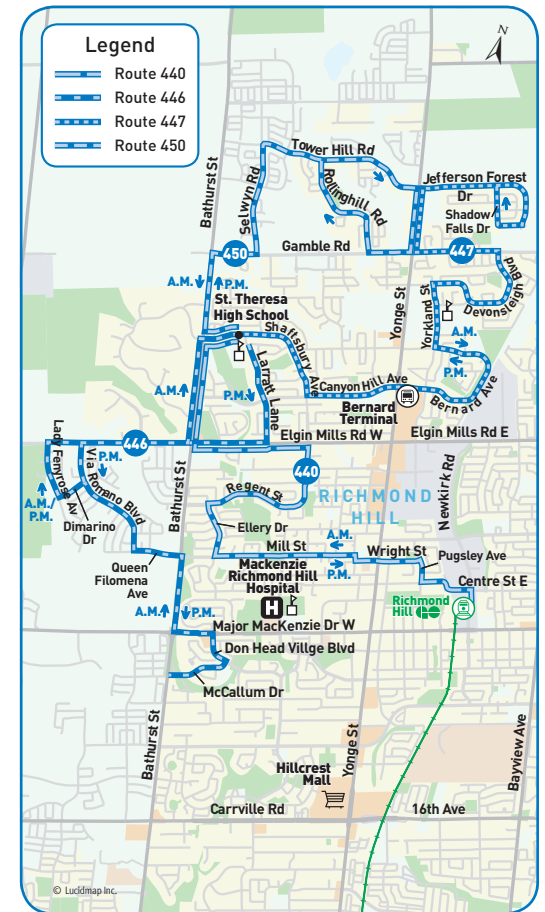

↕ Bus Stop Number

450 afternoon
from St. Theresa C.H.S.

↗ School days

St. Theresa Catholic H.S.	Gamble Rd. & Selwyn Rd.	Tower Hill Rd. & Rollinghill Rd.	Yonge St. & 19 th / Gamble	Tower Hill Rd. & Rollinghill Rd.
5038	5463	5467	9793	2674
2:30	2:33	2:37	2:42	2:46

revised schedule

School days

Effective November 6, 2016

Schedule adjustments for Route 440 - St. Theresa School Special via Mill Pond and Route 450 - St. Theresa School Special via Tower Hill.

Map Legend

- ➔ Direction of Travel
- 🚌 Bus Terminal
- 🎓 College/University
- 🏥 Hospital
- 🏛️ Municipal Office
- 🏫 Secondary School
- ⌚ Time Point
- 🚉 GO Station
- 🏠 Community Centre
- 📖 Library
- 🚗 Park & Ride
- 🛒 Shopping Centre

440 morning
to St. Theresa C.H.S.

↙ School days

Richmond Hill GO Station 1211	Yonge St. & Wright St. 2751	Regent St. & Ellery Dr. 4351	St. Theresa Catholic H.S. 2764
7:30	7:35	7:43	7:50

446 morning
to St. Theresa C.H.S.

↑ School days

Bathurst St. & McCallum Dr. 3291	MacCallum Dr. & Don Head Village 4313	Bathurst St. & Queen Filomena 5805	Lady Fenyrose Ave. & Teston Rd. 6060	Bathurst St. & Elgin Mills Rd. 2763	St. Theresa Catholic H.S. 4935
7:25	7:27	7:32	7:38	7:43	7:50