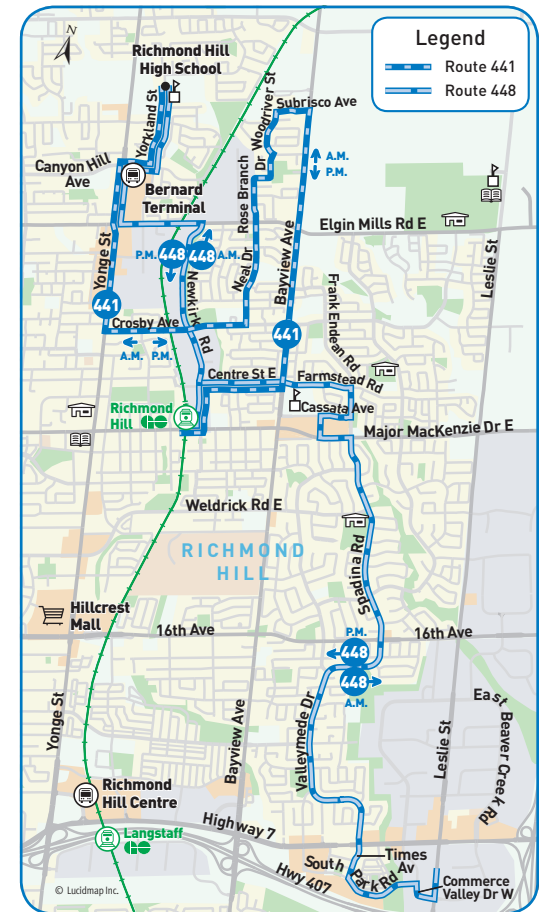

448 morning

to Richmond Hill H.S.

↑ School days

Leslie St. & Commerce Valley	Valleymede Dr. & Hwy. 7	Valleymede Dr. & 16 th Ave.	Walmart Loop	Richmond Hill GO Station	Bernard Terminal	Richmond Hill High School
1016	1030	1054	1154	1221	4199	2100
7:45	7:49	7:57	8:05	8:12	8:25	8:29

448 afternoon

from Richmond Hill H.S.

↓ School days

Richmond Hill High School	Bernard Terminal	Richmond Hill GO Station	Walmart Loop	Valleymede Dr. & 16 th Ave.	Valleymede Dr. & Hwy. 7	Leslie St & Minthorn Ct.
2116	4200	1217	1152	1150	1178	1005
3:50	3:55	4:05	4:13	4:20	4:25	4:34

↑ Bus Stop Number

↑ Bus Stop Number

revised route & schedule

School days

Effective January 3, 2016

School days:

- The afternoon routing will be adjusted to end on Leslie Street at Minthorn Court (stop #1005).

Change in Service Span:

- The afternoon trip will end at Leslie Street and Minthorn Court (stop #1005) at 4:34 p.m.

Map Legend

- Direction of Travel
- Ⓚ Bus Terminal
- 🎓 College/University
- H Hospital
- 🏛 Municipal Office
- 🏫 Secondary School
- ⓐ Time Point
- 🚉 GO Station
- 🏠 Community Centre
- 📖 Library
- 🅑 Park & Ride
- 🛒 Shopping Centre