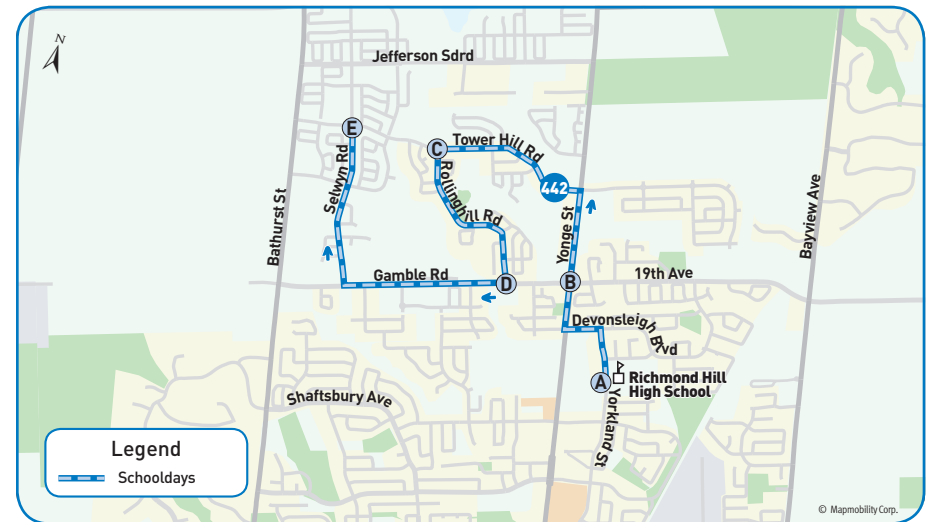

**new route**

**School days**

Effective September 1, 2013

Weekday afternoon service will be introduced to alleviate overcrowding on Route 81.

Route 442 service will operate north on Yorkland St., west on Devonleigh Blvd., north on Yonge St., west on Tower Hill, south on Rollinghill Rd., west on Gamble Rd. and north on Selwyn Road.

Services will end at Selwyn Rd./ Tower Hill Rd.

Afternoon trip from Richmond Hill High School will depart at 3:40 p.m.

**442 departs**

from Richmond Hill High School

↓ School days

Bus Stop Number →	Richmond Hill High School	Yonge St. & 19th Ave.	Rollinghill Rd. & Tower Hill Rd.	Gamble Rd. & Selwyn Rd.	Tower Hill Rd. & Selwyn Rd.
	2100	9792	5949	5658	6541
	A	B	C	D	E
	3:40	3:44	3:50	3:55	3:58

**Map Legend**

- Direction of Travel
- Bus Terminal
- College/University
- Hospital
- Municipal Office
- Secondary School
- Time Point
- GO Station
- Community Centre
- Library
- Park & Ride
- Shopping Centre