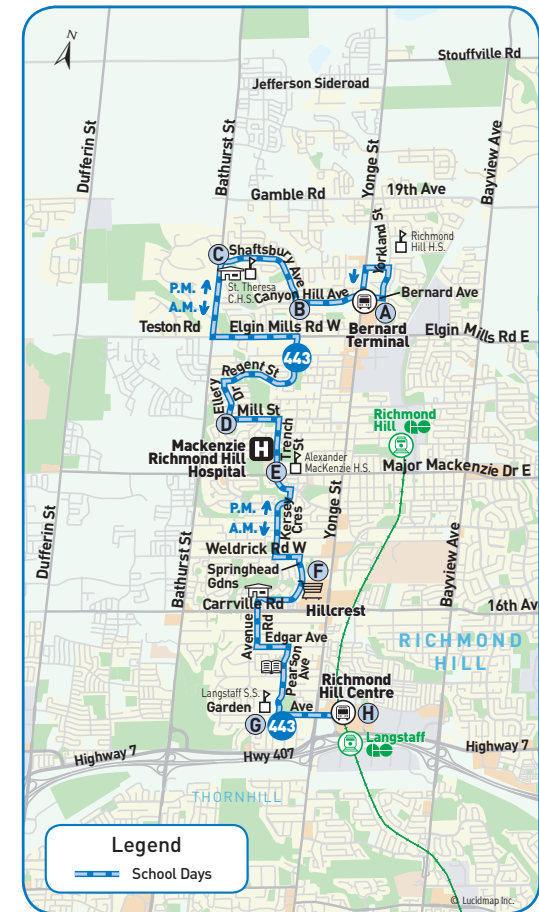

**443 arrives**

at Richmond Hill Centre Terminal

↓ School days

Bus Stop Number ↓	Bernard Ave. & Yonge St.	Shaftsbury Ave. & Canyon Hill Ave.	Bathurst St. & Shaftsbury Ave.	Mill St. & Neighbourly Lane	Trench St. & Major Mackenzie Dr.	Springhead Gdns. & Denava Gt.	Garden Ave. & Pearson Ave.	Richmond Hill Centre Terminal
	4199	2691	2696	2703	2774	6633	2792	4454
	A	B	C	D	E	F	G	H
	7:18	7:27	7:29	7:41	7:47	7:52	8:03	8:06

**443 departs**

from Richmond Hill Centre Terminal

↑ School days

Bus Stop Number ↓	Richmond Hill Centre Terminal	Garden Ave. & Pearson Ave.	Springhead Gdns. & Baif Blvd.	Trench St. & Major Mackenzie Dr.	Mill St. & Ellery Dr.	Bathurst St. & Shaftsbury Ave.	Shaftsbury Ave. & Canyon Hill Ave.	Bernard Ave. & Yonge St.
	4454	2803	2151	2815	2758	2764	2769	4199
	H	G	F	E	D	C	B	A
	2:42	2:45	2:56	3:01	3:07	3:15	3:17	3:21
	2:47	2:50	3:01	3:06	3:12	3:20	3:22	3:26

**revised schedule**

**School days**

Effective January 8, 2017

**Map Legend**

- ➔ Direction of Travel
- 🚌 Bus Terminal
- 🎓 College/University
- 🏥 Hospital
- 🏛️ Municipal Office
- 🎓 Secondary School
- ⓐ Time Point
- 🚇 GO Station
- 🏠 Community Centre
- 📖 Library
- 🚗 Park & Ride
- 🛒 Shopping Centre