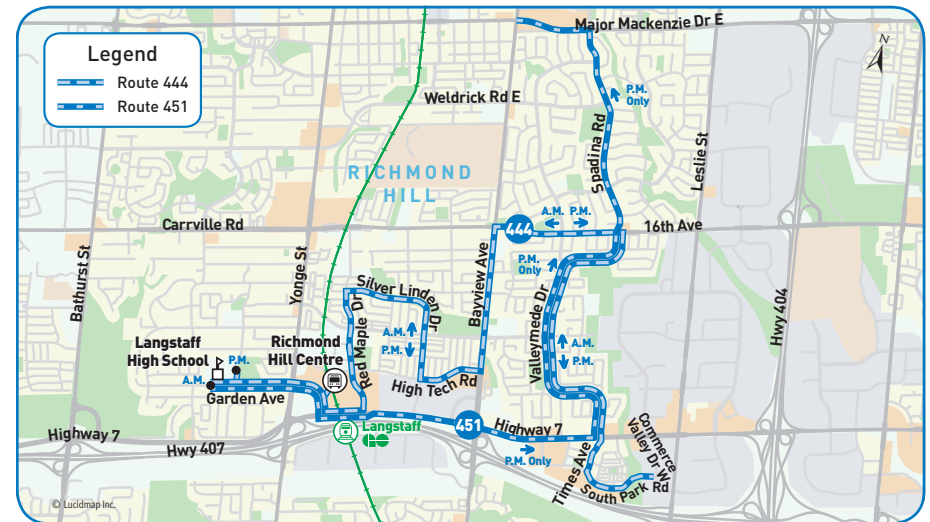

444 morning

to Langstaff High School

← School days

Bus Stop Number	West Commerce Dr. & South Park Rd.	Highway 7 & Valleymede Dr.	16 th Ave. & Valleymede Dr.	Bayview Ave. & Bantry Ave.	Langstaff GO Station (on street)	Richmond Hill Centre Terminal	Langstaff S.S. (Pearson St.)
	1188	1030	1052	2875	5299	4454	5349
	7:33	7:36	7:41	7:49	7:58	8:01	8:05
				7:49	7:58	8:01	8:05

444 afternoon

from Langstaff High School

→ School days

Bus Stop Number	Langstaff S.S. (Pearson St.)	Bayview Ave. & Bantry Ave.	16 th Ave. & Valleymede Dr.	Highway 7 & Valleymede Dr.	West Commerce Dr. & South Park Rd.
	5350	2903	2909	1178	1020
	2:45	3:04	3:09	3:15	--
	2:45	3:04	3:09	3:15	3:18

451 afternoon

from Langstaff High School

→ School days

Bus Stop Number	Langstaff S.S. (Pearson St.)	Highway 7 & Valleymede Dr.	16 th Ave. & Valleymede Dr.	Bayview Ave. & Major Mackenzie Dr.
	2792	1032	1054	1695
	2:45	3:00	3:10	3:15

Map Legend

- Direction of Travel
- 🚌 Bus Terminal
- 🎓 College/University
- 🏥 Hospital
- 🏛️ Municipal Office
- 🎓 Secondary School
- ⌚ Time Point
- 🚉 GO Station
- 🏠 Community Centre
- 📖 Library
- 🅇 Park & Ride
- 🛒 Shopping Centre