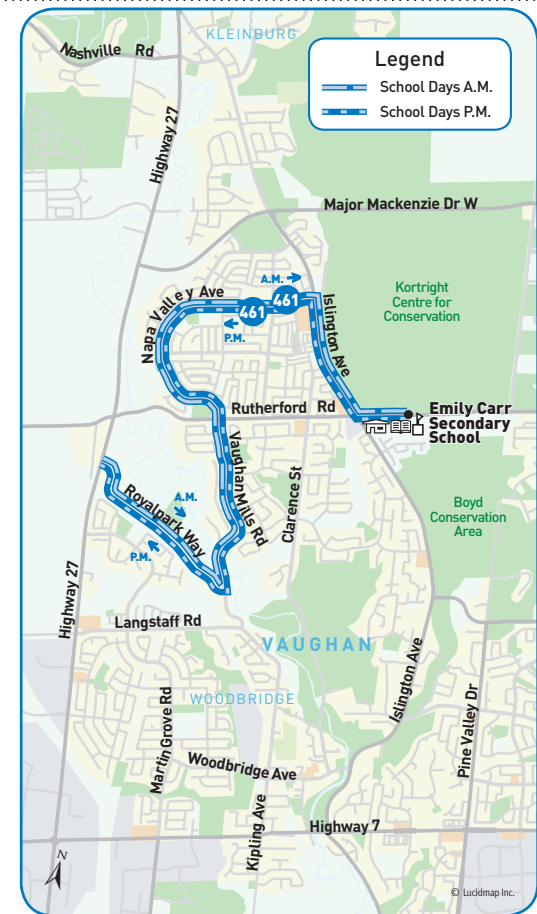

461 morning
to Emily Carr S.S.

➔ School days

↳ Bus Stop Number

Royalpark Way & Highway 27	Napa Valley Ave. & Rutherford Rd.	Napa Valley Ave. & Islington Ave.	Emily Carr S.S.
6661	3381	3406	5991
7:24	7:34	7:43	7:50

461 afternoon
from Emily Carr S.S.

← School days

↳ Bus Stop Number

Emily Carr S.S.	Napa Valley Ave. & Islington Ave.	Napa Valley Ave. & Rutherford Rd.	Royalpark Way & Highway 27
5991	4632	6960	6660
2:37	2:44	2:53	3:03

revised route & schedule

School days

Effective September 6, 2015

Weekdays:

Route 461 – Emily Carr School Special will be adjusted to provide direct service from Royalpark Way, Vaughan Mills Road and Napa Valley Avenue to Emily Carr Secondary School. Travel time has been adjusted to reflect the new routing.

Map Legend

- ➔ Direction of Travel
- 🚌 Bus Terminal
- 🎓 College/University
- 🏥 Hospital
- 🏛️ Municipal Office
- 🎓 Secondary School
- ⌚ Time Point
- 🚇 GO Station
- 🏠 Community Centre
- 📖 Library
- 🚗 Park & Ride
- 🛒 Shopping Centre