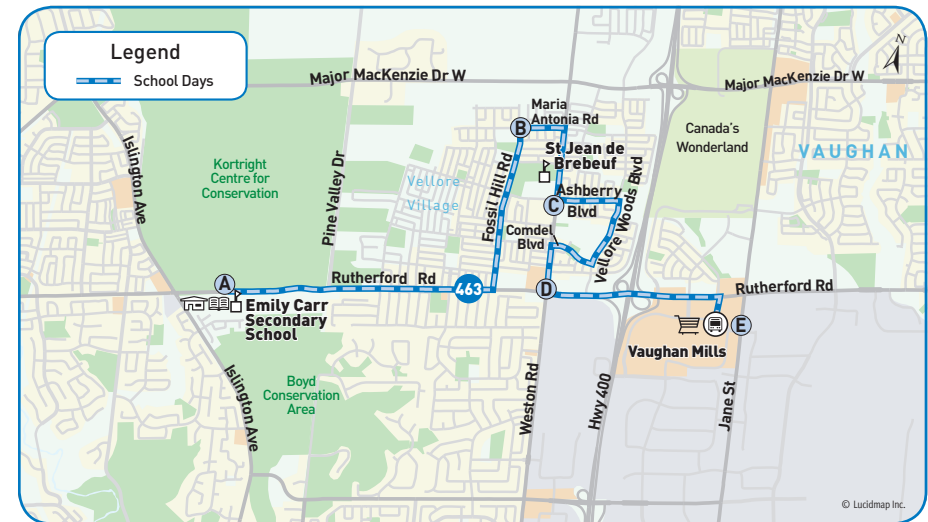

463 morning to Emily Carr S.S.

← School days

Bus Stop Number ↓	Vaughan Mills Mall Terminal	Rutherford Rd. & Weston Rd.	Weston Rd. & Ashberry Blvd.	Fossil Hill Rd. & Maria Antonia Rd.	Emily Carr S.S.
	3317	3032	4295	4774	3037
	E	D	C	B	A
	7:27	7:33	7:39	7:42	7:50

463 afternoon to Vaughan Mills Mall

→ School days

Bus Stop Number ↓	Emily Carr S.S.	Fossil Hill Rd. & Maria Antonia Rd.	Weston Rd. & Ashberry Blvd.	Rutherford Rd. & Weston Rd.	Vaughan Mills Mall Terminal
	3038	4614	3049	3055	3317
	A	B	C	D	E
	2:35	2:44	2:48	2:54	2:58

revised schedule

School Days

Effective January 3, 2016

School days:

To match service to demand, the second trip in the morning and afternoon will be removed.

Map Legend

- Direction of Travel
- Ⓐ Time Point
- 🚌 Bus Terminal
- 🏫 College/University
- 🏠 Community Centre
- 📖 Library
- 🏥 Hospital
- 🏛️ Municipal Office
- 🅇 Park & Ride
- 🎓 Secondary School
- 🛒 Shopping Centre