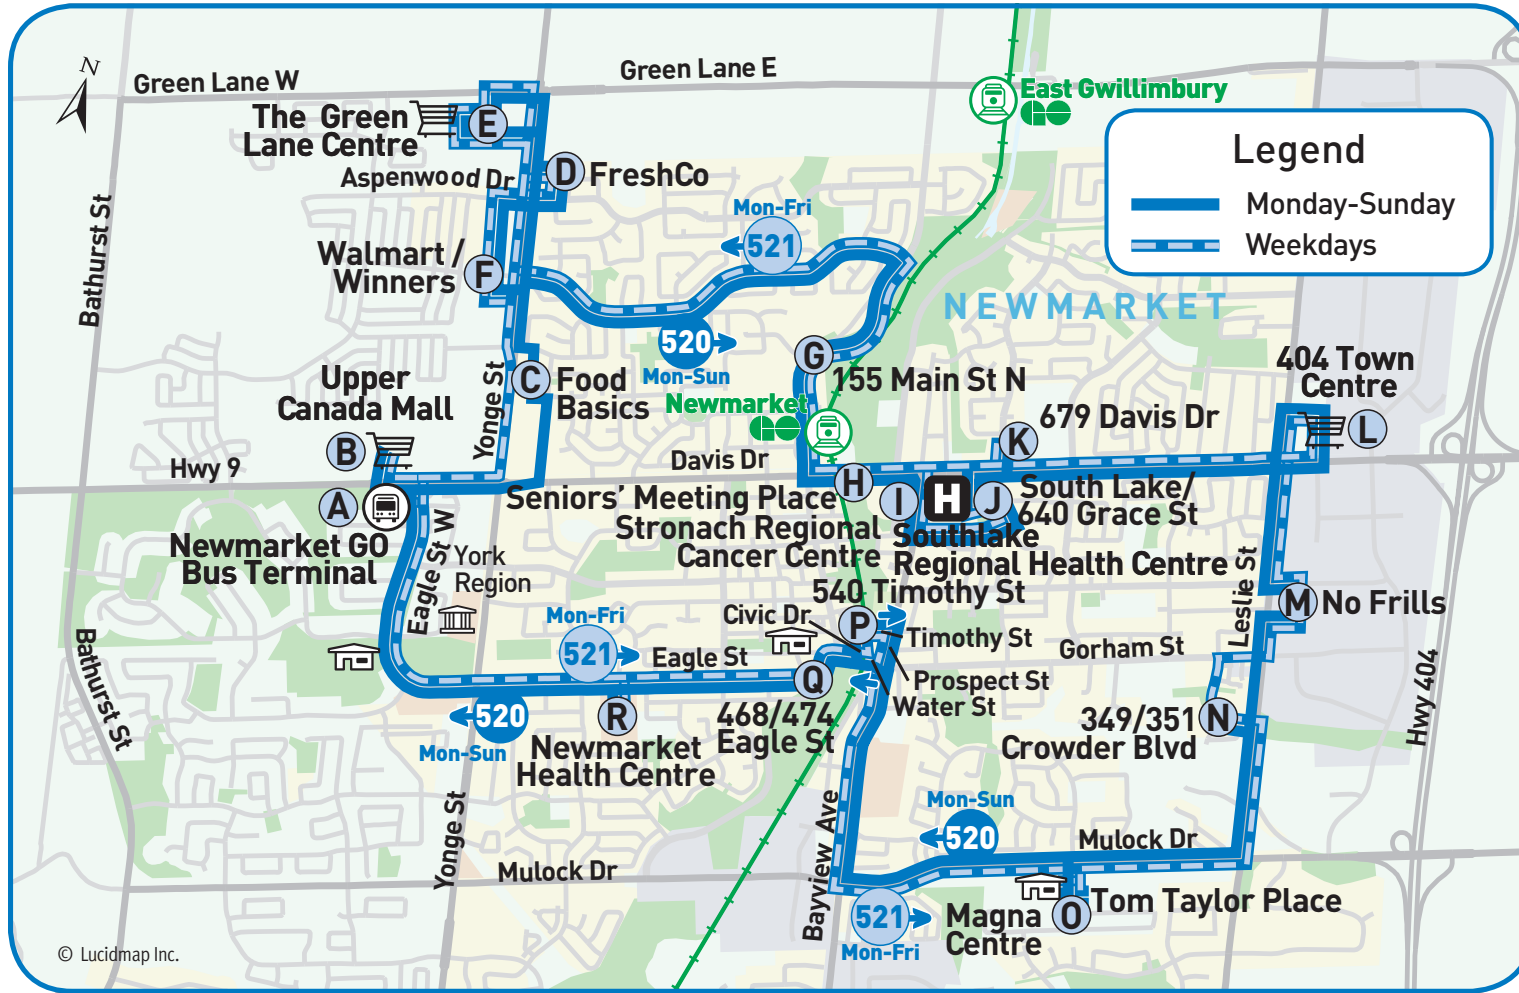

### Map Legend

- Direction of Travel
- Bus Terminal
- College/University
- Hospital
- Municipal Office
- Secondary School
- Time Point
- GO Station
- Community Centre
- Library
- Park & Ride
- Shopping Centre

## 521 counter-clockwise

Monday to Friday

Eastbound												Westbound												
Bus Stop Number	Upper Canada Mall	Newmarket GO Bus Terminal	Newmarket Health Centre	468-474 Eagle St.	540 Timothy St.	Magna Centre	Tom Taylor Place	349/351 Crowder	Newmarket No Frills	404 Town Centre (Metro)	404 Town Centre (Walmart)	Davis Dr. & Patterson St.	Southlake Regional Health Centre	640 Grace St.	Stronach Regional Cancer Centre	Seniors' Meeting Place	155 Main St. N.	FreshCo	Costco	Michaels	Real Canadian Superstore	Walmart	Winners	Upper Canada Mall
	B	A	R	Q	P	O	O	N	M	L	L	K	J	J	I	H	G	D	E	E	E	F	F	B
<b>A.M.</b>	9:00	9:05	9:14	9:20	9:25	9:35	9:36	9:44	9:49	9:55	9:56	10:06	10:11	10:12	10:17	10:22	10:27	10:37	10:42	10:44	10:47	10:50	10:53	11:01
	11:05	11:10	11:19	11:25	11:30	11:40	11:41	11:49	11:54	12:00	12:01	12:11	12:16	12:17	12:22	12:27	12:32	12:42	12:47	12:49	12:52	12:55	12:58	1:06
<b>P.M.</b>	1:10	1:15	1:24	1:30	1:35	1:45	1:46	1:54	1:59	2:05	2:06	2:16	2:21	2:22	2:27	2:32	2:37	2:47	2:52	2:54	2:57	3:00	3:03	3:11
	3:15	3:20	3:29	3:35	3:40	3:50	3:51	3:59	4:04	4:10	4:11	4:21	4:26	4:27	4:32	4:37	4:42	4:52	4:57	4:59	5:02	5:05	5:08	5:16