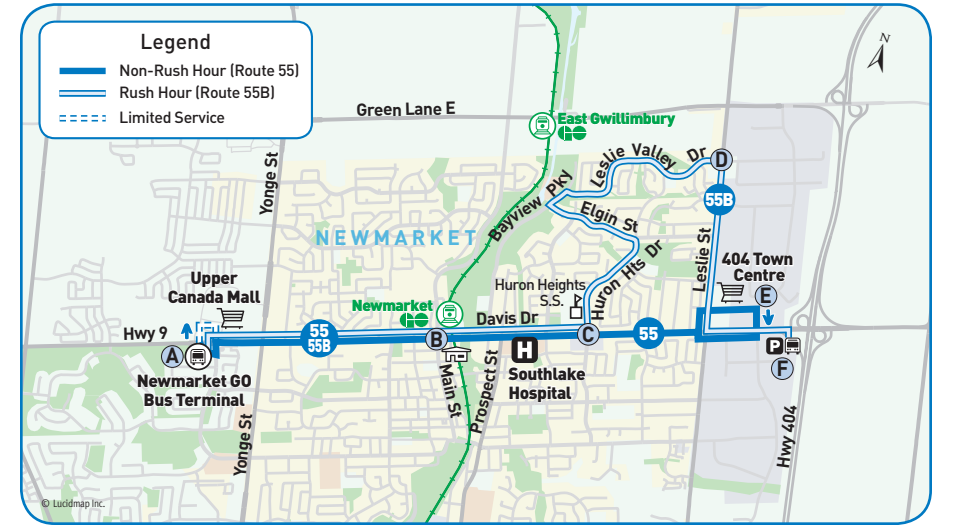

**revised schedule**

**Monday-Sunday/Holiday**  
Effective September 4, 2016

- Route 55 - Davis Drive will no longer be a part of the Pulse Network

## eastbound to 404 Town Centre/ 404 Park & Ride

→ Weekdays

Route Branch	Newmarket GO Bus Terminal	Newmarket GO Station	Davis Dr. & Huron Heights	Leslie St. & Leslie Valley	404 Town Centre	Davis Dr. & Hwy. 404 Park & Ride Lot	Route Branch
	A	B	C	D	E	F	
55B	5:20	5:27	5:32	5:41		5:48	55B
55B	5:55	6:02	6:07	6:16		6:23	55B
55B	6:30	6:37	6:42	6:51		6:58	55B
55B	7:05	7:12	7:17	7:26		7:33	55B
55B	7:40	7:47	7:52	8:01		8:08	55B
55B	8:15	8:22	8:27	8:36		8:43	55B
55B	8:50	8:57	9:02	9:11		9:18	55B
55	9:25	9:32	9:37		9:40		55
55	10:10	10:17	10:22		10:25		55
55	10:55	11:02	11:07		11:10		55
55	11:40	11:47	11:52		11:55		55
55	12:25	12:32	12:37		12:40		55
55	1:10	1:17	01:22		1:25		55
55	1:55	2:02	02:07		2:10		55
55	2:40	2:47	02:52		2:55		55
55B	3:25	3:32	3:37	3:46		3:53	55B
55B	4:00	4:07	4:12	4:21		4:28	55B
55B	*4:35	4:42	4:47	4:56		5:03	55B
55B	*5:10	5:17	5:22	5:31		5:38	55B
55B	*5:45	5:52	5:57	6:06		6:13	55B
55B	6:20	6:27	6:32	6:41		6:48	55B
55B	6:55	7:02	7:07	7:16		7:23	55B
55B	7:30	7:37	7:42	7:51		7:58	55B
55	8:30	8:37	8:42		8:45		55
55	9:15	9:22	9:27		9:30		55
55	10:00	10:07	10:12		10:15		55
55	10:45	10:52	10:57		11:00		55
55	11:30	11:37	11:42		11:45		55
55	12:15	12:22	12:27		12:30		55

notes

\* This trip meets the GO train at Newmarket GO Station.

^ Eastbound Route 55 trips use bus stop 9849; 55B trips use bus stop 2240.