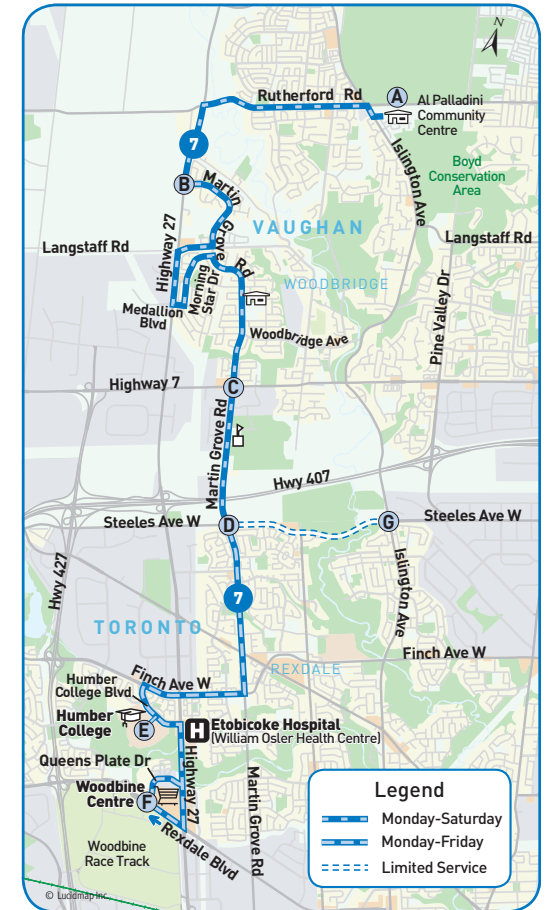

revised schedule

Monday-Saturday

Effective July 1, 2018

northbound to Hwy 27 & Martin Grove

↑ Saturdays

Bus Stop Number	Steeles Ave. W & Martin Grove Rd.	Martin Grove Rd. & Hwy. 7	Martin Grove Rd. & Morning Star Dr.	Al Palladini Community Centre
	G	D	C	A
3441				
3515				
3525				
3531				
4411				
8:02	8:06	8:09	8:15	8:29
9:10	9:14	9:17	9:23	9:37
10:18	10:22	10:25	10:31	10:45
11:26	11:30	11:33	11:39	11:53
12:06	12:10	12:13	12:19	12:35
12:46	12:50	12:53	12:59	1:15
1:26	1:30	1:33	1:39	1:55
2:06	2:10	2:13	2:19	2:35
2:46	2:50	2:53	2:59	3:15
3:26	3:30	3:33	3:39	3:55
4:06	4:10	4:13	4:19	4:35
4:46	4:50	4:53	4:59	5:15
5:26	5:30	5:33	5:39	5:55
6:06	6:10	6:13	6:19	6:35
7:15	7:19	7:22	7:28	7:42
8:22	8:26	8:29	8:35	8:49
9:30	9:34	9:37	9:43	9:57
10:38	10:42	10:45	10:51	11:05

southbound to Steeles Ave.

↓ Saturdays

Bus Stop Number	Al Palladini Community Centre	Martin Grove Rd. & Morning Star Dr.	Martin Grove Rd. & Hwy. 7	Steeles Ave. W & Martin Grove Rd.
	A	C	G	
4411				
3550				
3558				
3441				
8:34	8:52	8:57	9:05	
9:42	10:00	10:05	10:13	
10:50	11:08	11:13	11:21	
11:58	12:16	12:21	12:30	
12:44	1:02	1:07	1:16	
1:24	1:42	1:47	1:56	
2:04	2:22	2:27	2:36	
2:44	3:02	3:07	3:16	
3:24	3:42	3:47	3:56	
4:04	4:24	4:29	4:37	
4:44	5:04	5:09	5:17	
5:24	5:44	5:49	5:57	
6:04	6:24	6:29	6:37	
6:41	6:58	7:03	7:10	
7:47	8:04	8:09	8:16	
8:55	9:12	9:17	9:24	
10:03	10:20	10:25	10:32	

Map Legend

- ➔ Direction of Travel
- 🚌 Bus Terminal
- 🎓 College/University
- 🏥 Hospital
- 🏛️ Municipal Office
- 🎓 Secondary School
- Ⓐ Time Point
- 🚇 GO Station
- 🏠 Community Centre
- 📖 Library
- 🅇 Park & Ride
- 🛒 Shopping Centre