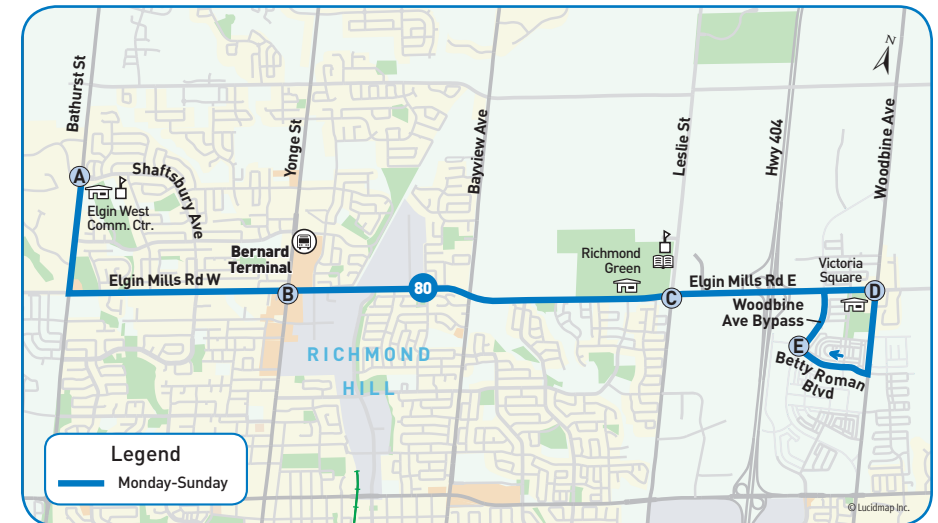

Legend
Monday-Sunday

Map Legend

- ➔ Direction of Travel
- Ⓐ Time Point
- 🚌 Bus Terminal
- 🏫 College/University
- 🏥 Hospital
- 🏛 Municipal Office
- 📖 Library
- 🅑 Park & Ride
- 🎓 Secondary School
- 🛒 Shopping Centre

eastbound to Woodbine Ave.

➔ Weekdays

↙ Bus Stop Number

Elgin West Community Centre 4934	Yonge St. & Elgin Mills Rd. 4429	Leslie St. & Elgin Mills Rd. E. 1091	Woodbine Ave. & Elgin Mills Rd. E. 5833	Woodbine Bypass & Betty Roman Blvd. 6601
A	B	C	D	E
5:43	5:50	5:56	6:01	6:04
6:11	6:19	6:28	6:33	6:36
6:37	6:45	6:54	6:59	7:02
7:03	7:11	7:20	7:25	7:28
7:29	7:37	7:46	7:51	7:54
7:55	8:03	8:12	8:17	8:20
8:21	8:29	8:38	8:43	8:46
8:47	8:55	9:04	9:09	9:12
9:13	9:20	9:27	9:32	9:35
9:38	9:45	9:52	9:57	10:00
10:26	10:33	10:40	10:45	10:48
11:14	11:21	11:28	11:33	11:36
12:02	12:09	12:16	12:21	12:24
12:50	12:57	1:04	1:09	1:12
1:38	1:45	1:52	1:57	2:00
2:26	2:36	2:44	2:49	2:52
2:50	3:00	3:08	3:13	3:16
3:18	3:28	3:36	3:41	3:44
3:44	3:54	4:02	4:07	4:10
4:11	4:21	4:29	4:34	4:37
4:38	4:48	4:56	5:01	5:04
5:05	5:15	5:23	5:28	5:31
5:32	5:42	5:50	5:55	5:58
5:59	6:09	6:17	6:22	6:25
6:26	6:36	6:44	6:49	6:52
6:53	7:03	7:11	7:16	7:19
7:20	7:27	7:33	7:38	7:41
7:41	7:48	7:54	7:59	8:02
8:30	8:37	8:43	8:48	8:51
9:18	9:25	9:31	9:36	9:39
10:06	10:13	10:19	10:24	10:27
10:54	11:01	11:07	11:12	11:15
11:42	11:49	11:55	12:00	12:03