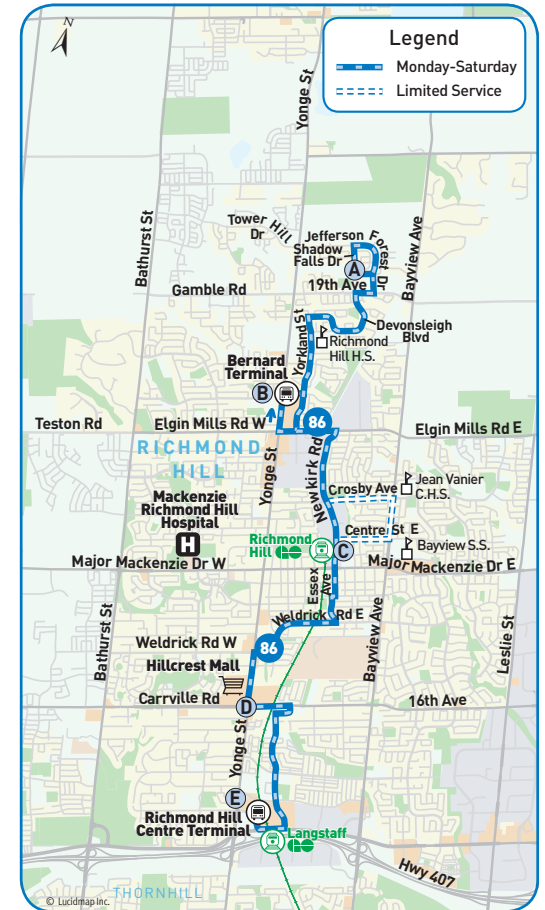

revised schedule

Monday-Saturday
Effective July 1, 2018