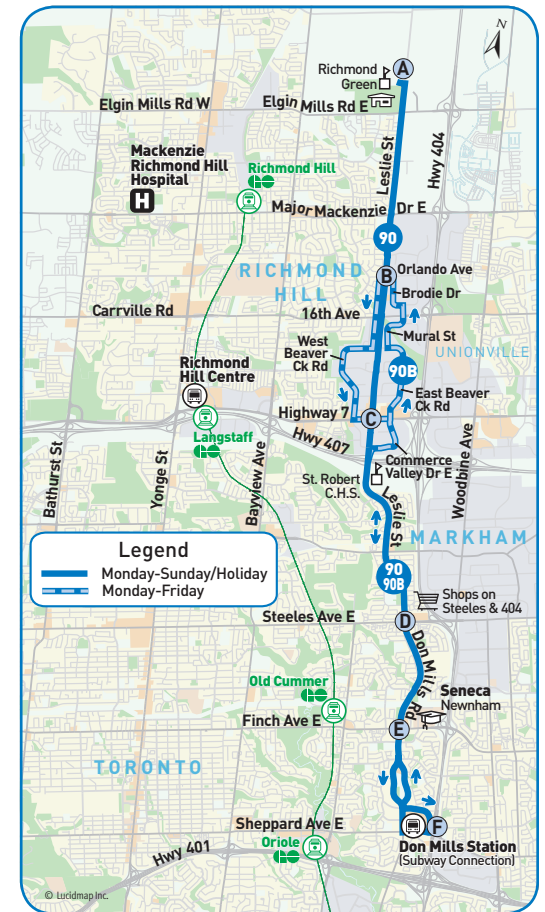

northbound

Weekends/Holidays

Don Mills Subway 9767	Don Mills Rd. & Finch Ave. 4222	Don Mills Rd. & Steeles Ave. 1936	Leslie St. & Highway 7 1007	Leslie St. & Major Mackenzie 1953	Richmond Green High School 4630
F	E	D	C	D	A
Saturday					
			6:11	6:18	6:23
6:30	6:37	6:42	6:51	6:58	7:03
7:10	7:17	7:22	7:31	7:38	7:43
7:50	7:57	8:02	8:11	8:18	8:23
8:30	8:37	8:42	8:51	8:58	9:03
9:10	9:17	9:22	9:31	9:38	9:43
9:50	9:57	10:02	10:11	10:18	10:23
10:30	10:37	10:42	10:51	10:58	11:03
11:10	11:17	11:22	11:31	11:38	11:43
11:50	11:57	12:02	12:11	12:18	12:23
and every 40 minutes until					
5:51	5:57	6:02	6:11	6:18	6:23
6:31	6:37	6:42	6:51	6:58	7:03
7:11	7:17	7:22	7:31	7:38	7:43
7:51	7:57	8:02	8:11	8:18	8:23
Sunday/Holiday					
			8:20	8:27	8:32
8:39	8:46	8:51	8:58	9:05	9:10
9:17	9:24	9:29	9:36	9:43	9:48
9:55	10:02	10:07	10:14	10:21	10:26
10:33	10:40	10:45	10:52	10:59	11:04
11:11	11:18	11:23	11:30	11:37	11:42
11:49	11:56	12:01	12:08	12:15	12:20
and every 38 minutes until					
6:47	6:54	6:59	7:06	7:13	7:18
7:25	7:32	7:37	7:44	7:51	7:56
8:03	8:10	8:15	8:22	8:29	8:34
8:41	8:48	8:53	9:00	9:07	9:12

Map Legend

- ➔ Direction of Travel
- 🚌 Bus Terminal
- 🎓 College/University
- 🏥 Hospital
- 🏛 Municipal Office
- 🎓 Secondary School
- Ⓐ Time Point
- 🚇 GO Station
- 🏠 Community Centre
- 📖 Library
- 🚗 Park & Ride
- 🛒 Shopping Centre