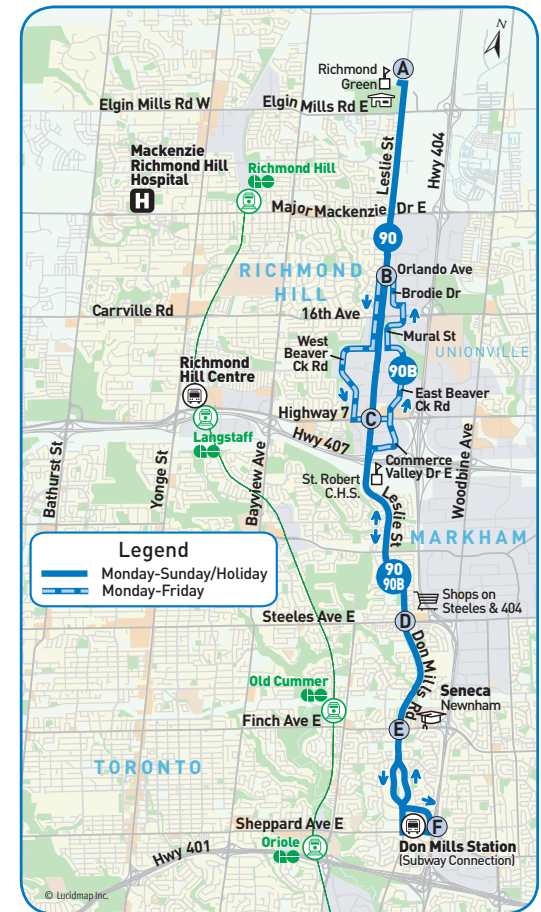

## northbound

Weekends/Holidays

Don Mills Subway	Don Mills Rd. & Finch Ave.	Don Mills Rd. & Steeles Ave.	Leslie St. & Highway 7	Leslie St. & Major Mackenzie	Richmond Green High School
F	E	D	C	D	A
9767	4222	1936	1007	1953	4630
<b>Saturday</b>					
and every 40 minutes until					
6:30	6:37	6:42	6:51	6:58	7:03
7:10	7:17	7:22	7:31	7:38	7:43
7:50	7:57	8:02	8:11	8:18	8:23
8:30	8:37	8:42	8:51	8:58	9:03
9:10	9:17	9:22	9:31	9:38	9:43
9:50	9:57	10:02	10:11	10:18	10:23
10:30	10:37	10:42	10:51	10:58	11:03
11:10	11:17	11:22	11:31	11:38	11:43
11:50	11:57	12:02	12:11	12:18	12:23
and every 40 minutes until					
5:51	5:57	6:02	6:11	6:18	6:23
6:31	6:37	6:42	6:51	6:58	7:03
7:11	7:17	7:22	7:31	7:38	7:43
7:51	7:57	8:02	8:11	8:18	8:23
<b>Sunday/Holiday</b>					
and every 38 minutes until					
8:39	8:46	8:51	8:58	9:05	9:10
9:17	9:24	9:29	9:36	9:43	9:48
9:55	10:02	10:07	10:14	10:21	10:26
10:33	10:40	10:45	10:52	10:59	11:04
11:11	11:18	11:23	11:30	11:37	11:42
11:49	11:56	12:01	12:08	12:15	12:20
and every 38 minutes until					
6:47	6:54	6:59	7:06	7:13	7:18
7:25	7:32	7:37	7:44	7:51	7:56
8:03	8:10	8:15	8:22	8:29	8:34
8:41	8:48	8:53	9:00	9:07	9:12

#### Map Legend

- ➔ Direction of Travel
- 🏠 Bus Terminal
- 🎓 College/University
- 🏥 Hospital
- 🏛 Municipal Office
- 🎓 Secondary School
- Ⓐ Time Point
- 🚇 GO Station
- 🏠 Community Centre
- 📖 Library
- 🚗 Park & Ride
- 🛒 Shopping Centre