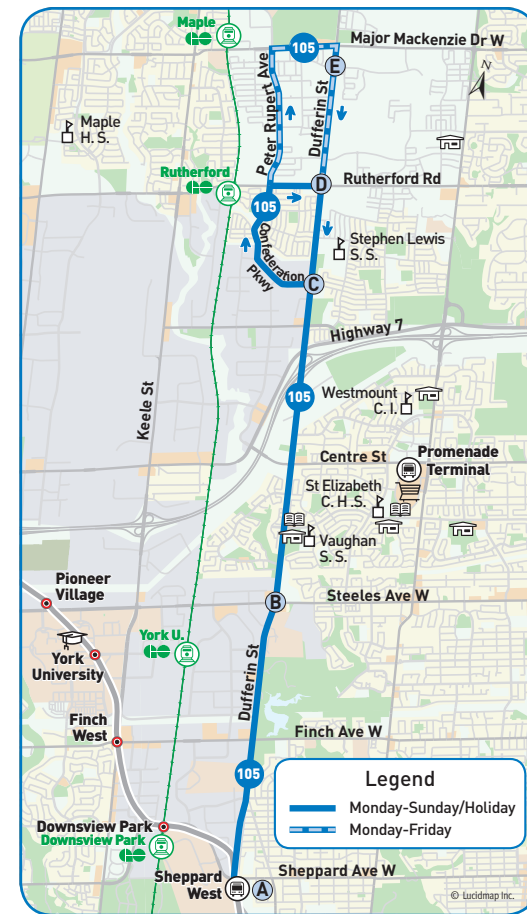

northbound

to Rutherford Rd.

Weekends/Holidays

Sheppard West Station	Dufferin St. & Steeles Ave.	Dufferin St. & Centre St.	Dufferin St. & Confederation Pkwy.
A	B		C
Saturday			
6:07	6:20	6:24	6:31
6:39	6:52	6:56	7:03
7:11	7:24	7:28	7:35
7:43	7:56	8:00	8:07
8:15	8:28	8:32	8:39
8:47	9:00	9:04	9:11
9:19	9:32	9:36	9:43
9:51	10:04	10:08	10:15
10:23	10:36	10:40	10:47
10:55	11:08	11:12	11:19
11:27	11:40	11:44	11:51
and every 32 minutes until			
7:59	8:12	8:16	8:23
8:31	8:44	8:48	8:55
9:03	9:16	9:20	9:27
9:35	9:48	9:52	9:59
10:07	10:20	10:24	10:31
11:11	11:24	11:28	11:35
12:15	12:28	12:32	12:39
Sunday/Holiday			
8:15	8:28	8:32	8:39
8:47	9:00	9:04	9:11
9:19	9:32	9:36	9:43
9:51	10:04	10:08	10:15
10:23	10:36	10:40	10:47
10:55	11:08	11:12	11:19
11:27	11:40	11:44	11:51
11:59	12:12	12:16	12:23
12:31	12:44	12:48	12:55
1:03	1:16	1:20	1:27
and every 32 minutes until			
6:23	6:36	6:40	6:47
6:55	7:08	7:12	7:19
7:27	7:40	7:44	7:51
7:59	8:12	8:16	8:23
8:31	8:44	8:48	8:55
9:03	9:16	9:20	9:27
9:35	9:48	9:52	9:59
10:07	10:20	10:24	10:31
11:11	11:24	11:28	11:35
12:15	12:28	12:32	12:39

revised schedule

Monday-Sundays/Holidays

Effective April 28, 2019

Map Legend

- Direction of Travel
- Bus Terminal
- College/University
- Hospital
- Municipal Office
- Secondary School
- Time Point
- GO Station
- Community Centre
- Library
- Park & Ride
- Shopping Centre