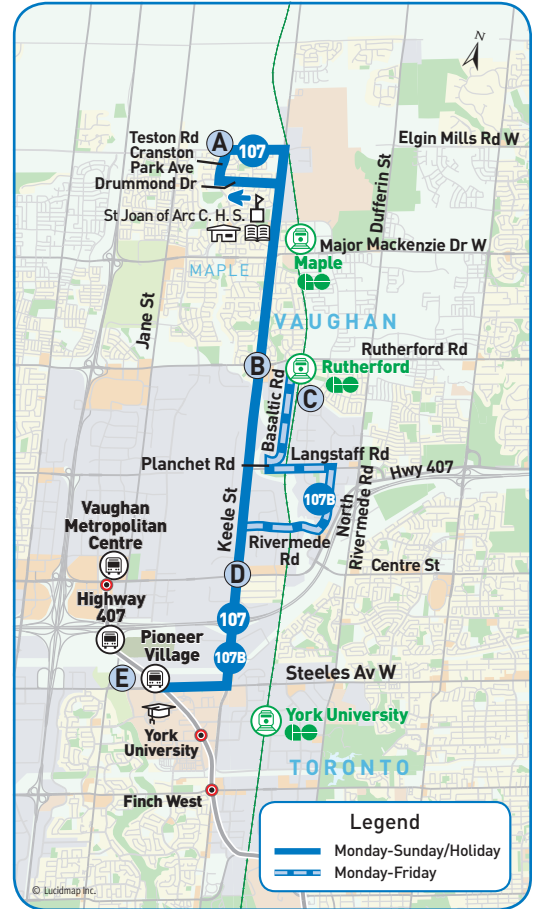

northbound

to Teston Rd.

↑ Sunday/Holiday

Pioneer Village Terminal	Keele St. & Highway 7	Keele St. & Rutherford Rd.	Teston Rd. & Cranston Park Ave.
E	D	B	A
8:06	8:18	8:26	8:37
8:43	8:55	9:03	9:14
9:20	9:32	9:40	9:51
9:57	10:09	10:17	10:28
10:34	10:46	10:54	11:05
11:11	11:23	11:31	11:42
11:48	12:00	12:08	12:19
12:25	12:37	12:45	12:56
1:02	1:14	1:22	1:33
1:39	1:51	1:59	2:10
2:16	2:28	2:36	2:47
2:53	3:05	3:13	3:24
3:30	3:42	3:50	4:01
4:07	4:19	4:27	4:38
4:44	4:56	5:04	5:15
5:21	5:33	5:41	5:52
5:58	6:10	6:18	6:29
6:35	6:47	6:55	7:06
7:12	7:24	7:32	7:43
7:49	8:01	8:09	8:20
8:26	8:38	8:46	8:57
9:03	9:15	9:23	9:34
9:40	9:52	10:00	10:11
10:17	10:29	10:37	10:48
10:54	11:06	11:14	11:25
11:31	11:43	11:51	12:02
12:08	12:20	12:28	12:39
12:45	12:57	1:05	1:16
1:22	1:34	1:42	1:53
*1:59	2:11	2:19	2:30
*2:36	2:48	2:56	3:07

revised schedule

Monday-Sunday/Holiday

Effective April 28, 2019

MAP LEGEND

- (A) Time Point
- (B) Bus Terminal
- (C) GO Station
- Direction of Travel
- College/University
- Community Centre
- Hospital
- Municipal Office
- Park & Ride
- Library
- Secondary School
- Shopping Centre

↑ Bus Stop Number

Notes ^ This trip continues Southbound to Drummond Dr. and Keele St. (stop 3948).