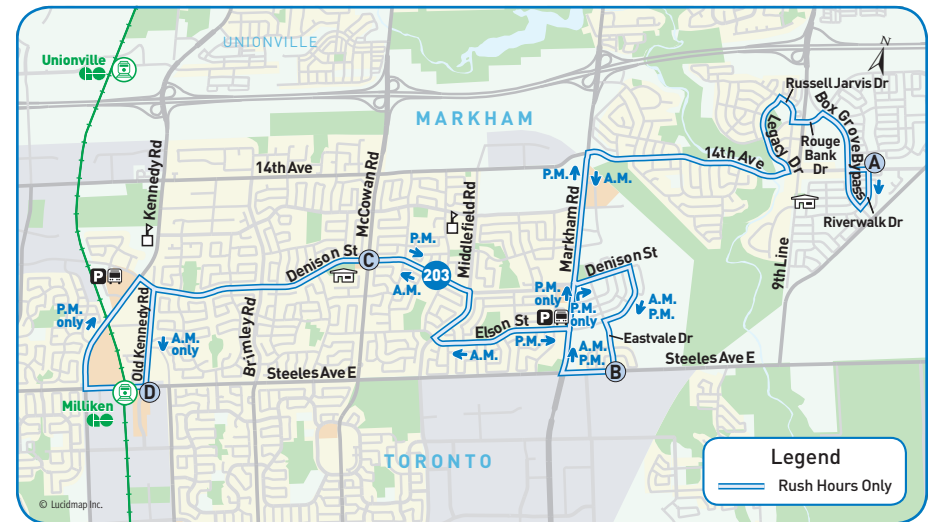

westbound

to Milliken GO Station

← Weekdays

Box Grove By-Pass & 14 th Ave.	Eastvale Dr. & Steeles Ave.	McCowan Rd. & Denison St.	Old Kennedy Rd. & Steeles Ave. (Milliken GO Station)
A	B	C	D
5482	1264	1278	4769
Morning			
5:48	6:06	6:16	6:26
6:18	6:36	6:46	6:56
7:07	7:25	7:35	7:45
7:28	7:46	7:56	8:06

eastbound

from Milliken GO Station

→ Weekdays

Old Kennedy Rd. & Steeles Ave. (Milliken GO Station)	McCowan Rd. & Denison St.	Eastvale Dr. & Steeles Ave.	Box Grove By-Pass & 14 th Ave.
D	C	B	A
4769	1228	1264	5484
Afternoon			
5:06	5:16	5:29	5:45
5:36	5:46	5:59	6:15
6:05	6:15	6:28	6:44
7:16	7:26	7:39	7:55

↑ Bus Stop Number ↓

notes

Drop-offs and pick-ups are on Old Kennedy Rd. at Steeles Ave. (NW corner).

revised schedule

Weekdays

Effective April 28, 2019

Map Legend

- Direction of Travel
- ⓐ Time Point
- 🏠 Bus Terminal
- 🎓 College/University
- 🏥 Hospital
- 🏛️ Municipal Office
- 🏫 Secondary School
- 🏠 GO Station
- 🏡 Community Centre
- 📖 Library
- 🚗 Park & Ride
- 🛒 Shopping Centre