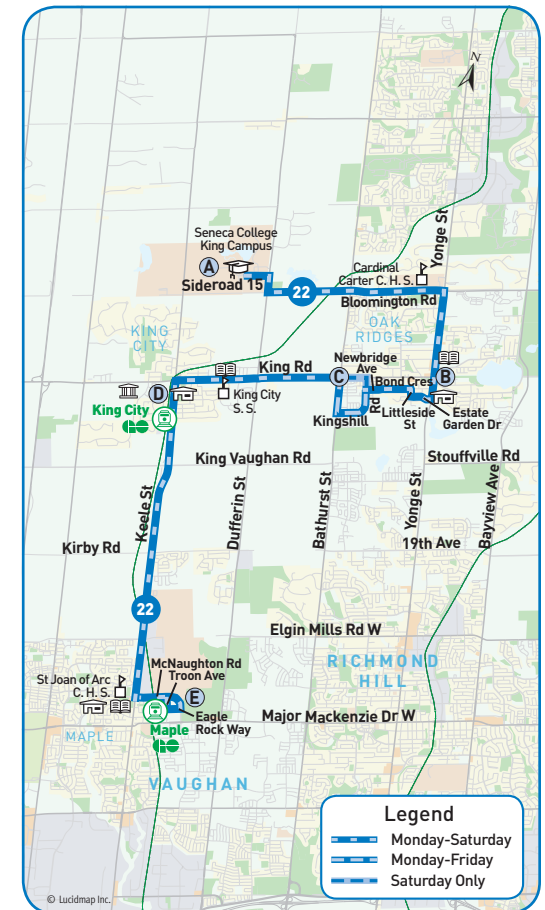

## northbound to Seneca College King Campus

↑ Saturdays

Maple GO Station 6186	King City GO Station 4538	King City Secondary School 4542	King Rd. & Bathurst St. 4565	Yonge St. & King Rd. 9794	Yonge St. & Bloomington Rd. 4447	Bathurst St. & Bloomington Rd. 2408	Seneca College King Campus 1706
E	D		C	B			A
9:57	10:07	10:09	10:13	10:20	10:23	10:26	10:31
11:23	11:33	11:36	11:39	11:46	11:50	11:52	11:57
12:49	12:59	1:02	1:05	1:12	1:16	1:18	1:23
2:15	2:25	2:28	2:31	2:38	2:42	2:44	2:49
3:41	3:52	3:54	3:58	4:04	4:07	4:10	4:14
5:05	5:16	5:18	5:22	5:28	5:31	5:34	5:38
6:29	6:40	6:42	6:46	6:52	6:55	6:58	7:02

↑ Bus Stop Number

notes

On Saturdays, southbound trips uses stop 4561 on King Road & Bathurst Street.

### Map Legend

- Direction of Travel
- Bus Terminal
- College/University
- Hospital
- Municipal Office
- Secondary School
- Time Point
- GO Station
- Community Centre
- Library
- Park & Ride
- Shopping Centre

notes

On weekdays, southbound trips uses stop 6979 on King Road & Bathurst Street.