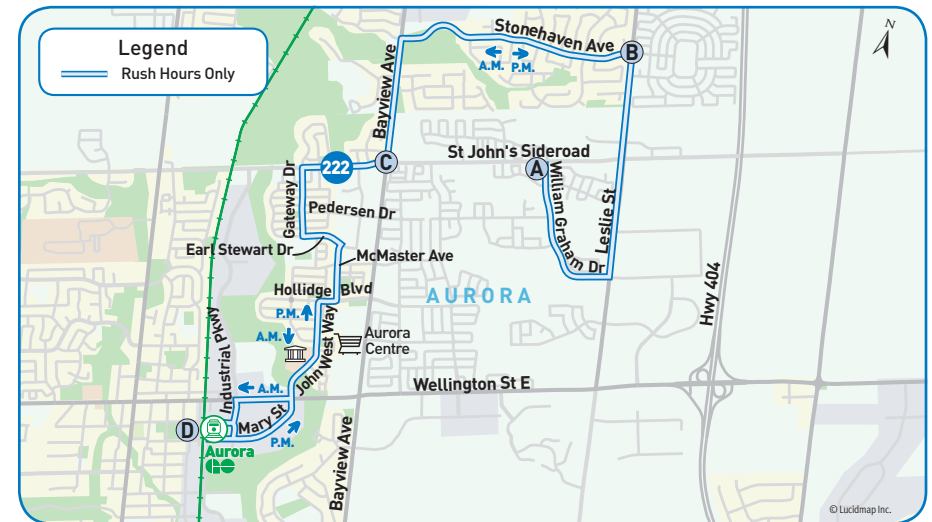

revised schedule

southbound

morning

Weekdays

William Graham Dr. & St. John's Sdrd.	Leslie St. & Stonehaven Ave.	Bayview Ave. & St. John's Sdrd.	Gateway Dr. & Pedersen Dr.	Aurora GO Station
A	B	C	D	
7135	2275	2253	4975	6423
6:08	6:15	6:21	6:23	6:31
6:38	6:45	6:51	6:53	7:01
7:06	7:13	7:20	7:22	7:31
7:36	7:43	7:50	7:52	8:01

northbound

afternoon

Weekdays

Aurora GO Station	Gateway Dr. & Pedersen Dr.	Bayview Ave. & St. John's Sdrd.	Leslie St. & Stonehaven Ave.	William Graham Dr. & St. John's Sdrd.
D	C	B	A	
6423	4976	4827	5016	7134
5:11	5:19	5:21	5:28	5:35
5:41	5:49	5:51	5:58	6:05
6:06	6:14	6:16	6:23	6:30
6:36	6:44	6:46	6:53	7:00
7:06	7:14	7:16	7:23	7:30

Bus Stop Number

Weekdays

Effective December 17, 2017

Map Legend

- Direction of Travel
- Bus Terminal
- College/University
- Hospital
- Municipal Office
- Secondary School
- Time Point
- GO Station
- Community Centre
- Library
- Park & Ride
- Shopping Centre