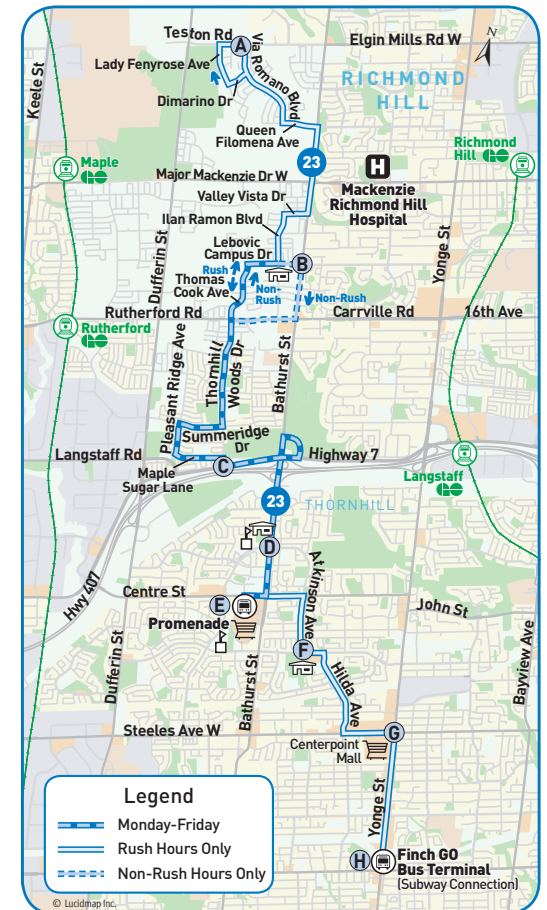

revised schedule

Monday-Friday

Effective June 30, 2019

Map Legend

- Direction of Travel
- Time Point
- Bus Terminal
- GO Station
- College/University
- Community Centre
- Hospital
- Library
- Municipal Office
- Park & Ride
- Secondary School
- Shopping Centre