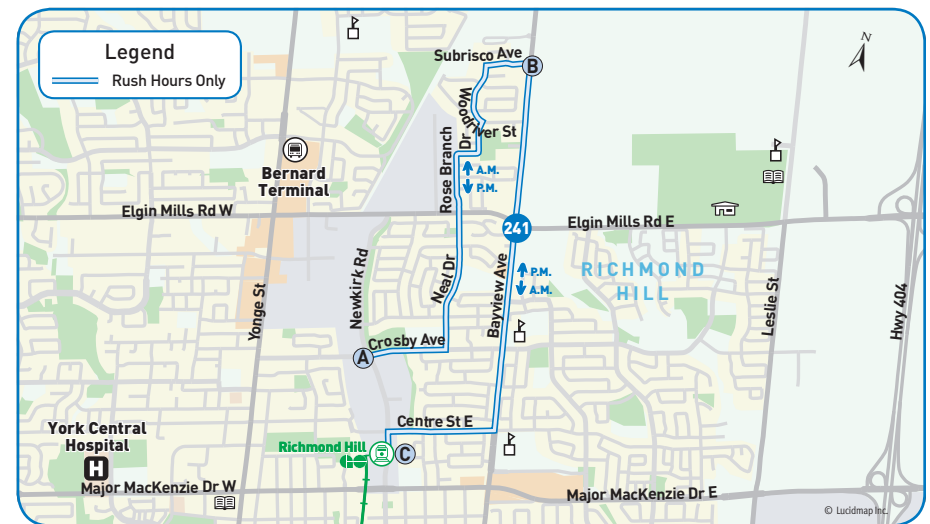

southbound

morning

Weekdays

Bus Stop Number ↓	Newkirk Rd. & Crosby Ave. 2193	Bayview Ave. & Subrisco Ave. 2847	Richmond Hill GO Station 1213
	A	B	C
	6:55 7:25	7:05 7:35	7:15 7:45

northbound

afternoon

Weekdays

Bus Stop Number ↓	Richmond Hill GO Station 1213	Bayview Ave. & Subrisco Ave. 2832	Newkirk Rd. & Crosby Ave. 2743
	C	B	A
	5:23 5:53 6:23 6:53 7:53	5:33 6:03 6:33 7:03 8:03	5:43 6:13 6:43 7:13 8:08

revised schedule

Weekdays

Effective November 6, 2016

Map Legend

- ➔ Direction of Travel
- 🏠 Bus Terminal
- 🎓 College/University
- 🏥 Hospital
- 🏛️ Municipal Office
- 🎓 Secondary School
- Ⓐ Time Point
- 🚏 GO Station
- 🏠 Community Centre
- 📖 Library
- 🅇 Park & Ride
- 🛒 Shopping Centre