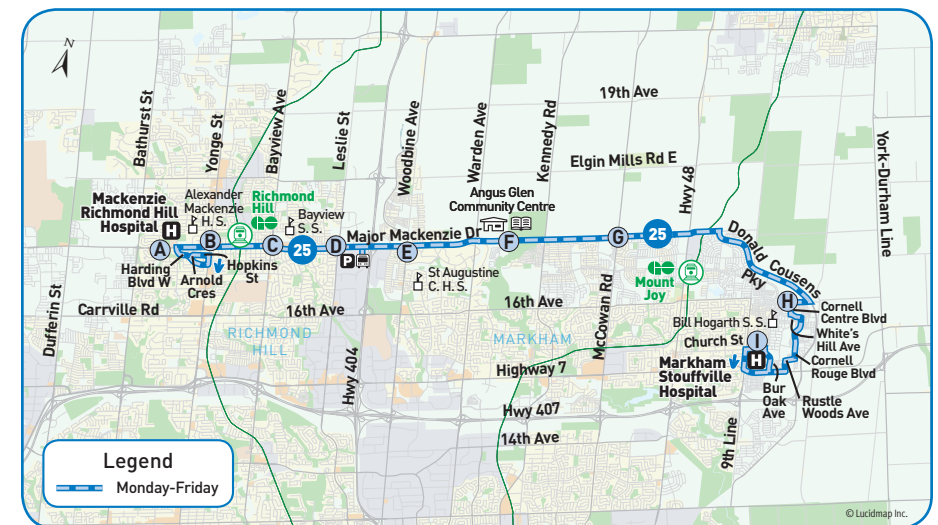

Monday-Friday

Effective September 1, 2019