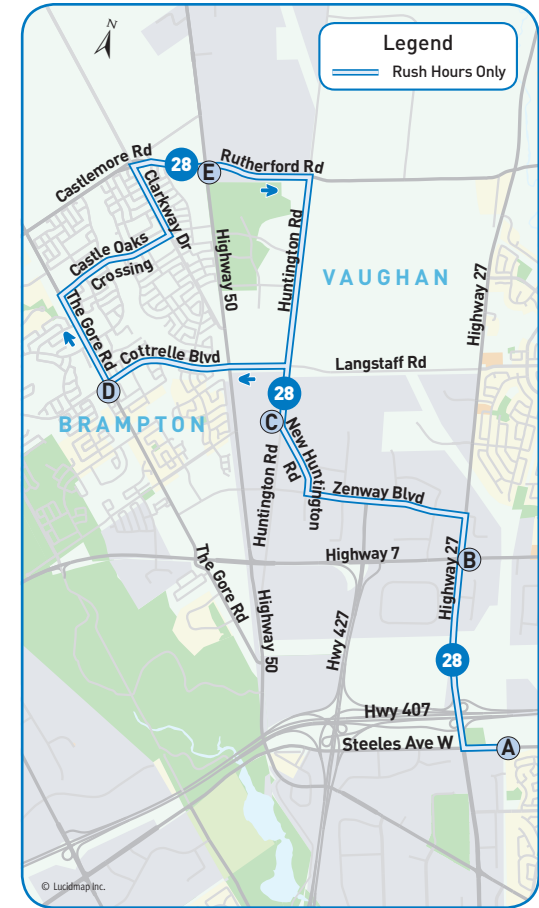

revised schedule

northbound to Rutherford Rd.

↑ Weekdays

Martin Grove Rd. & Steeles Loop 5271	Highway 27 & Highway 7 6807	New Huntington Rd. & Huntington Rd. 6778	Cottrelle Blvd. & The Gore Rd. 7017	Rutherford Rd. & Highway 50 6699
A	B	C	D	E
5:00	5:06	5:14	5:21	5:30
6:00	6:06	6:14	6:21	6:30
7:00	7:06	7:14	7:21	7:30
8:00	8:06	8:14	8:21	8:30
3:00	3:06	3:14	3:21	3:30
4:00	4:06	4:14	4:21	4:30
5:00	5:06	5:14	5:21	5:30
6:00	6:06	6:14	6:21	6:30
7:00	7:04	7:10	7:17	7:26

southbound to Steeles Ave.

↓ Weekdays

Rutherford Rd. & Highway 50 6699	New Huntington Rd. & Huntington Rd. 6782	Highway 27 & Highway 7 6785	Martin Grove Rd. & Steeles Loop 5271
E	C	B	A
5:33	5:40	5:46	5:52
6:33	6:40	6:46	6:52
7:33	7:40	7:46	7:52
8:33	8:40	8:46	8:52
3:33	3:40	3:46	3:52
4:33	4:40	4:46	4:52
5:33	5:40	5:46	5:52
6:33	6:40	6:46	6:52
7:29	7:36	7:41	7:44

↑ Bus Stop Number

Weekdays

Effective January 7, 2018

Map Legend

- ➔ Direction of Travel
- 🚌 Bus Terminal
- 🎓 College/University
- 🏥 Hospital
- 🏛 Municipal Office
- 🎓 Secondary School
- Ⓐ Time Point
- 🚗 GO Station
- 🏠 Community Centre
- 📖 Library
- 🚗 Park & Ride
- 🛒 Shopping Centre