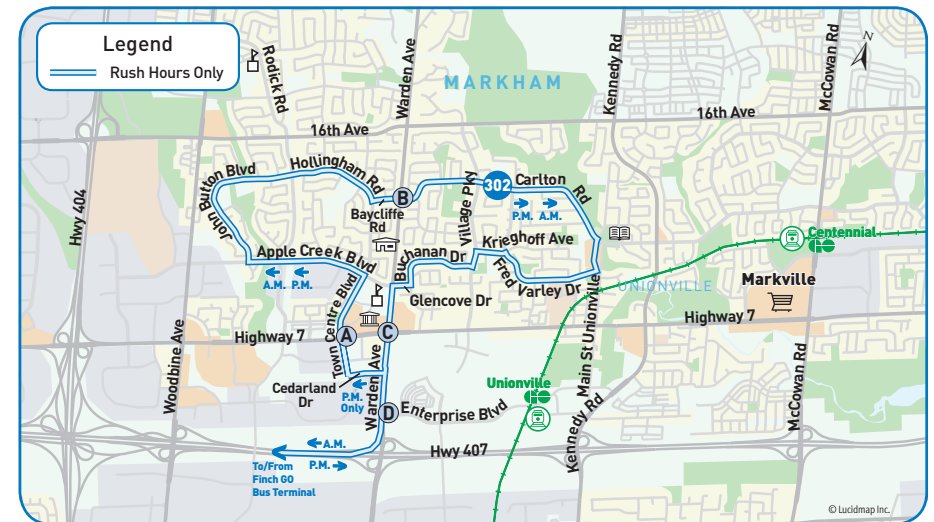

revised route

morning

to Finch GO Bus Terminal

Weekdays

Town Centre & Hwy. 7	Baycliffe Rd. & Warden Ave.	Warden Ave. & Hwy. 7	Warden Ave. & Enterprise Blvd.	Finch GO Bus Terminal
A	B	C	D	
1551	5112	3154	3157	2331
Morning				
6:05	6:15	6:30	6:32	6:55
6:35	6:45	7:00	7:02	7:25
7:05	7:15	7:30	7:32	7:55
7:35	7:45	8:00	8:02	8:25

afternoon

to Markham

Weekdays

Finch GO Bus Terminal	Warden Ave. & Enterprise Blvd.	Town Centre & Hwy. 7	Baycliffe Rd. & Warden Ave.	Warden Ave. & Hwy. 7
D	A	B	C	
2331	3169	1551	5112	3154
Afternoon				
4:40	5:02	5:05	5:15	5:30
5:10	5:32	5:35	5:45	6:00
5:40	6:02	6:05	6:15	6:30
6:15	6:37	6:40	6:50	7:05

↕ Bus Stop Number

Weekdays

Effective September 6, 2015

Weekdays:

Route 302 – Unionville Express will be adjusted to service Cedarland Drive and Town Centre Boulevard instead of Warden Avenue and Highway 7.

No change to schedule.

Map Legend

- Direction of Travel
- Ⓚ Bus Terminal
- 🎓 College/University
- H Hospital
- 🏛 Municipal Office
- 🏠 Secondary School
- A Time Point
- 🚶 GO Station
- 🏠 Community Centre
- 📖 Library
- 🚗 Park & Ride
- 🛒 Shopping Centre