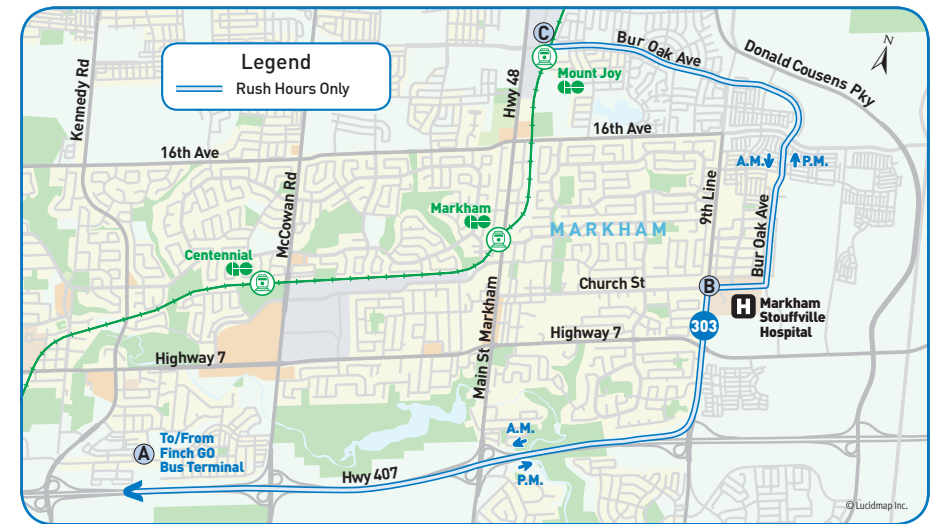

morning

to Finch GO Bus Terminal

← Weekdays

Mount Joy GO Station	Church St. & 9th Line	Finch GO Bus Terminal
4815	1555	2331
C	B	A
Morning		
6:13	6:27	6:53
6:28	6:42	7:08
6:40	6:54	7:20
6:43	6:57	7:23
7:00	7:15	7:45
7:05	7:20	7:50
7:13	7:28	7:58
7:20	7:35	8:05
7:28	7:43	8:13
7:35	7:50	8:20
7:43	7:58	8:28

afternoon

to Markham

→ Weekdays

Finch GO Bus Terminal	Church St. & 9th Line	Mount Joy GO Station
2331	4786	1324
A	B	C
Afternoon		
*4:00	4:27	4:41
4:30	4:58	5:12
4:48	5:18	5:31
*5:00	5:28	5:41
5:15	5:45	5:58
5:25	5:55	6:08
*5:40	6:08	6:21
5:50	6:20	6:33
6:05	6:35	6:48

↕ Bus Stop Number

notes * This trip departs at platform 12 at Finch GO Bus Terminal

revised schedule

Weekdays

Effective January 6, 2019

Map Legend

- Direction of Travel
- Ⓐ Time Point
- 🚌 Bus Terminal
- 🎓 College/University
- 🏥 Hospital
- 🏛️ Municipal Office
- 🏠 Community Centre
- 📖 Library
- 🚗 Park & Ride
- 🏪 Secondary School
- 🛒 Shopping Centre