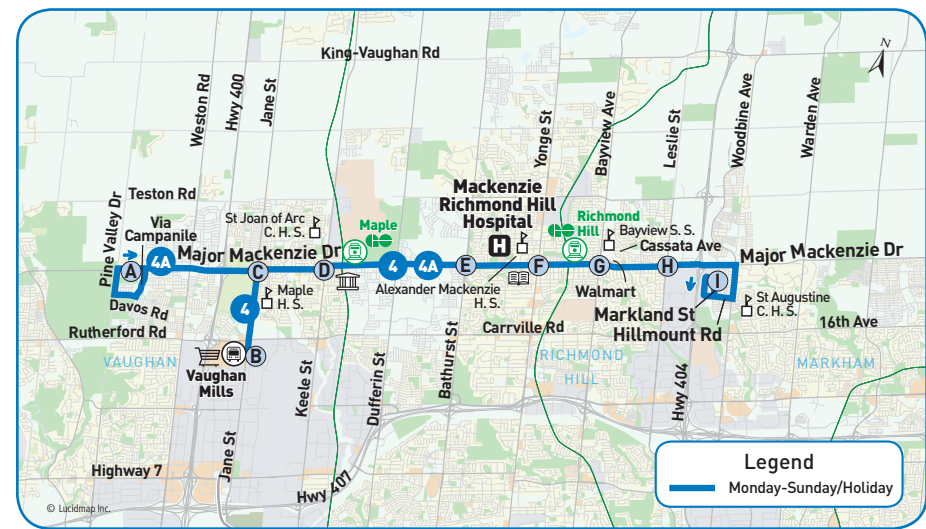

*includes branches 4/4A

Major Mackenzie

revised schedule

Monday-Sunday/Holiday
Effective September 1, 2019

Map Legend

- ➔ Direction of Travel
- 🚌 Bus Terminal
- 🎓 College/University
- 🏥 Hospital
- 🏢 Municipal Office
- 🎓 Secondary School
- Ⓐ Time Point
- 🚉 GO Station
- 🏠 Community Centre
- 📖 Library
- 🚗 Park & Ride
- 🛒 Shopping Centre

notes

- ^ Eastbound Route 4A uses stop 2934 at Jane Street/Major Mackenzie Drive
- * Westbound Route 4A uses stop 1737 at Jane Street/Major Mackenzie Drive