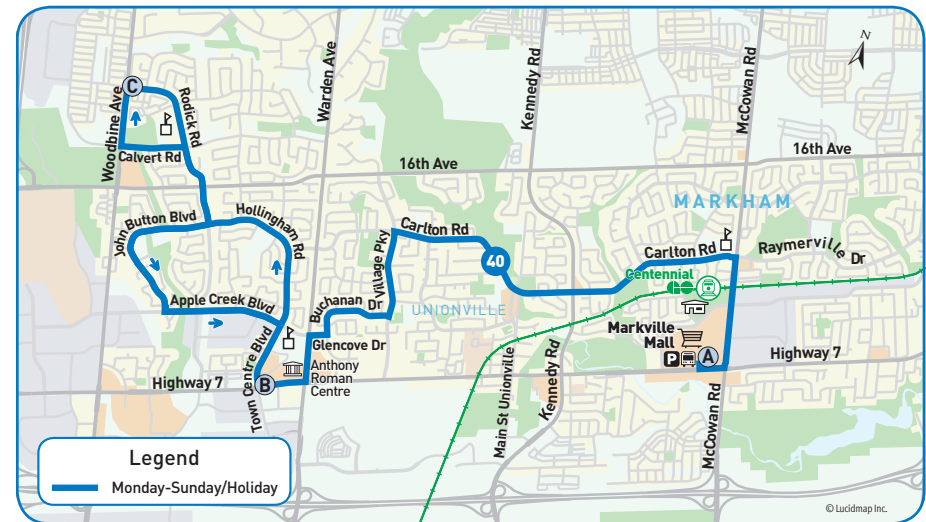

Visit yrt.ca/DAR for more information.

route navigator
40*

Unionville Local

revised schedule

Monday-Sunday/Holidays

Effective April 28, 2019

Map Legend

- ➔ Direction of Travel
- Ⓚ Bus Terminal
- 🎓 College/University
- H Hospital
- 🏛 Municipal Office
- 🏠 Secondary School
- ⓐ Time Point
- 🚏 GO Station
- 🏠 Community Centre
- 📖 Library
- 🅑 Park & Ride
- 🛒 Shopping Centre

westbound to Woodbine Ave.

← Weekdays

Markville Mall 1827	Carlton Rd & Kennedy Rd. 1515	Highway 7 & Town Centre Blvd. 1549	Town Centre Blvd. & Apple Creek Blvd. 1554	Woodbine Ave. & Rodick Rd. 6512
A		B		C
6:00	6:09	6:21	6:23	6:08
6:34	6:44	6:56	6:58	7:07
7:08	7:18	7:30	7:32	7:41
7:42	7:54	8:09	8:11	8:21
8:16	8:29	8:44	8:46	8:54
8:50	9:01	9:12	9:14	9:22
9:24	9:35	9:46	9:48	9:56
10:20	10:31	10:42	10:44	10:52
11:16	11:27	11:38	11:40	11:48
12:12	12:23	12:34	12:36	12:44
1:08	1:19	1:30	1:32	1:40
2:02	2:16	2:28	2:30	2:40
2:33	2:47	2:59	3:01	3:11
3:07	3:24	3:40	3:42	3:53
3:34	3:48	4:01	4:03	4:14
4:08	4:22	4:35	4:37	4:48
4:42	4:56	5:09	5:11	5:22
5:20	5:34	5:47	5:49	6:00
5:50	6:04	6:17	6:19	6:29
6:24	6:36	6:48	6:50	6:59
6:58	7:10	7:22	7:24	7:33
7:32	7:44	7:56	7:58	8:07
7:48	7:58	8:09	8:11	8:20