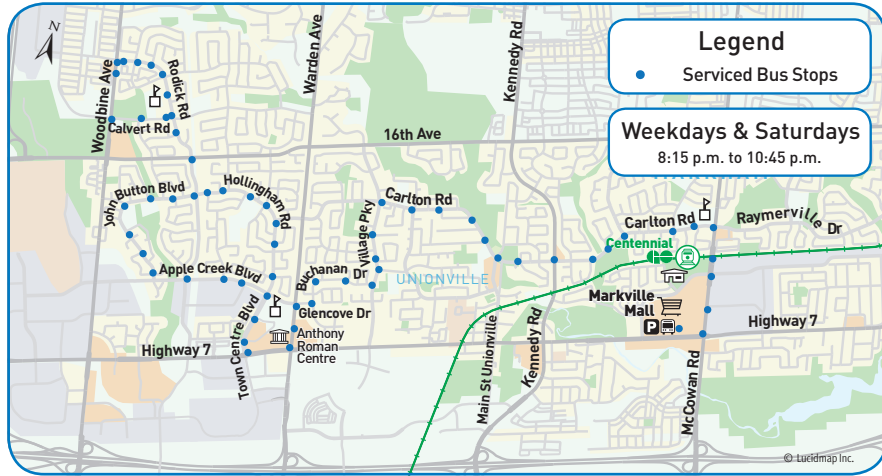

route navigator
40*

*includes Dial-a-Ride

Unionville Local

DIAL A RIDE
UNIONVILLE LOCAL

A YRT/Viva-marked vehicle will pick you up and drop you off at your requested bus stop serviced by Dial-a-Ride Unionville Local.

westbound to Woodbine Ave.

← Weekdays

Markville Mall 1827	Carlton Rd & Kennedy Rd. 1515	Highway 7 & Town Centre Blvd. 1549	Town Centre Blvd. & Apple Creek Blvd. 1554	Woodbine Ave. & Rodick Rd. 6512
A		B		C
6:00	6:09	6:21	6:23	6:08
6:34	6:44	6:56	6:58	7:07
7:08	7:18	7:30	7:32	7:41
7:42	7:54	8:09	8:11	8:21
8:16	8:29	8:44	8:46	8:54
8:50	9:01	9:12	9:14	9:22
9:24	9:35	9:46	9:48	9:56
10:20	10:31	10:42	10:44	10:52
11:16	11:27	11:38	11:40	11:48
12:12	12:23	12:34	12:36	12:44
1:08	1:19	1:30	1:32	1:40
2:02	2:16	2:28	2:30	2:40
2:33	2:47	2:59	3:01	3:11
3:07	3:24	3:40	3:42	3:53
3:34	3:48	4:01	4:03	4:14
4:08	4:22	4:35	4:37	4:48
4:42	4:56	5:09	5:11	5:22
5:20	5:34	5:47	5:49	6:00
5:50	6:04	6:17	6:19	6:29
6:24	6:36	6:48	6:50	6:59
6:58	7:10	7:22	7:24	7:33
7:32	7:44	7:56	7:58	8:07
7:48	7:58	8:09	8:11	8:20

For service after 8:15 p.m. call Dial-a-Ride Service at 1-844-667-5327. See back page for details.

eastbound to Markville Mall

→ Weekdays

Woodbine Ave. & Rodick Rd. 6512	John Button Blvd. & Apple Creek Blvd. 1449	Town Centre Blvd. & Highway 7 1461	Carlton Rd. & Kennedy Rd. 1495	Markville Mall 1827
C	B		A	
6:08	6:16	6:20	6:31	6:40
6:31	6:35	6:39	6:50	6:59
7:07	7:12	7:17	7:29	7:38
7:41	7:46	7:51	8:03	8:12
8:21	8:26	8:31	8:45	8:56
8:54	8:58	9:02	9:14	9:22
9:22	9:26	9:30	9:42	9:50
9:56	10:00	10:04	10:16	10:24
10:52	10:56	11:00	11:12	11:20
11:48	11:52	11:56	12:08	12:16
12:44	12:48	12:52	1:04	1:12
1:40	1:44	1:48	2:00	2:08
2:40	2:45	2:50	3:07	3:16
3:11	3:16	3:21	3:38	3:47
3:53	3:57	4:01	4:15	4:28
4:14	4:19	4:24	4:39	4:50
4:48	4:53	4:58	5:13	5:24
5:22	5:27	5:32	5:47	5:58
6:00	6:05	6:10	6:25	6:36
6:29	6:33	6:37	6:51	7:00
6:59	7:03	7:07	7:19	7:27
7:33	7:37	7:41	7:53	8:01
8:07	8:11	8:15	8:27	8:35
8:20	8:28	8:32		