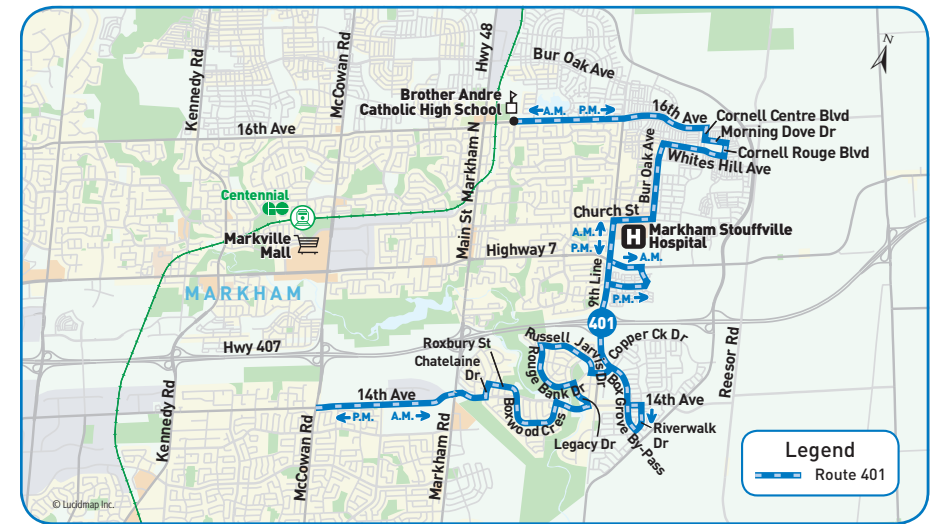

revised schedule

School days

Effective January 6, 2019

401 morning

to Brother André C.H.S.

← School days

Bus Stop Number	McCowan Rd. & 14 th Ave.	Riverwalk Dr. & Box Grove	Markham Stouffville Hosp.	Old Markham & 16 th Ave.	Brother André C.H.S.
	1498	5483	5095	5488	2995
	7:22	7:46	7:57	8:04	8:10

401 afternoon

from Brother André C.H.S.

→ School days

Bus Stop Number	Brother André C.H.S.	Old Markham & 16 th Ave.	Markham Stouffville Hosp.	Riverwalk Dr. & Box Grove	McCowan Rd. & 14 th Ave.
	2991	5490	1555	5483	1611
	2:45	2:50	2:58	3:10	3:28
	2:45	2:50	2:58	3:10	3:28

Map Legend

- Direction of Travel
- ⓐ Time Point
- 🏠 Bus Terminal
- 🏫 GO Station
- 🎓 College/University
- 🏠 Community Centre
- 🏥 Hospital
- 🏢 Municipal Office
- 📖 Library
- 🚗 Park & Ride
- 🛒 Secondary School
- 🛒 Shopping Centre