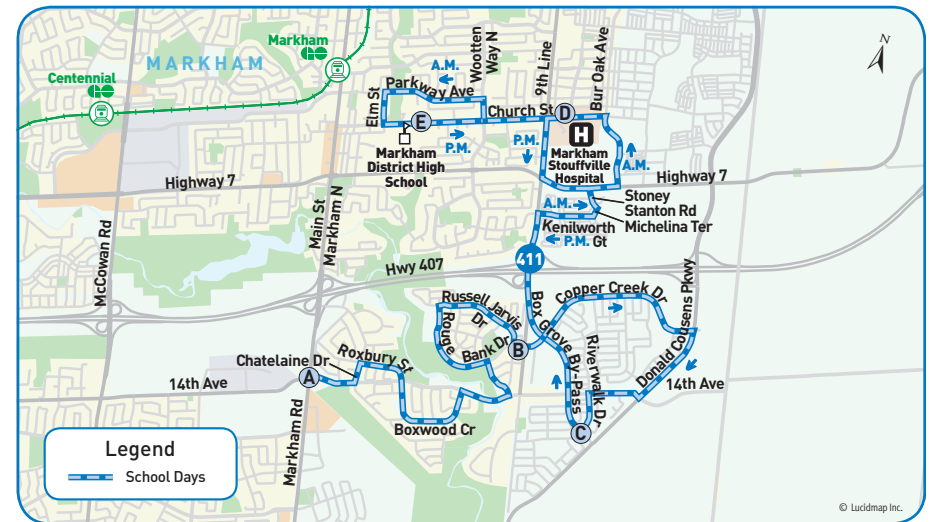

411 morning

to Markham District High School

School days

Bus Stop Number ↓	14th Ave. & Markham Rd.	Rouge Bank Dr. & Russell Jarvis Dr.	Rouge Bank Dr. & 9th Line	Riverwalk Dr. & Box Grove By-Pass	Markham Stouffville Hospital	Markham District High School
	1508	1544	5550	5483	1555	4707
	A	B	C	D	E	
	7:10	7:22	7:23	7:31	7:42	7:52

411 afternoon

from Markham District High School

School days

Bus Stop Number ↓	Markham District High School	Kenilworth Gt. & Michelina Terr.	Riverwalk Dr. & Box Grove By-Pass	Rouge Bank Dr. & Russell Jarvis Dr.	14th Ave. & Markham Rd.
	4707	6550	5483	1567	1601
	E		C	B	A
	3:08	3:17	3:28	3:32	3:42

revised route & schedule

School days

Effective September 1, 2019

Map Legend

- Direction of Travel
- Bus Terminal
- College/University
- Hospital
- Municipal Office
- Secondary School
- Time Point
- GO Station
- Community Centre
- Library
- Park & Ride
- Shopping Centre