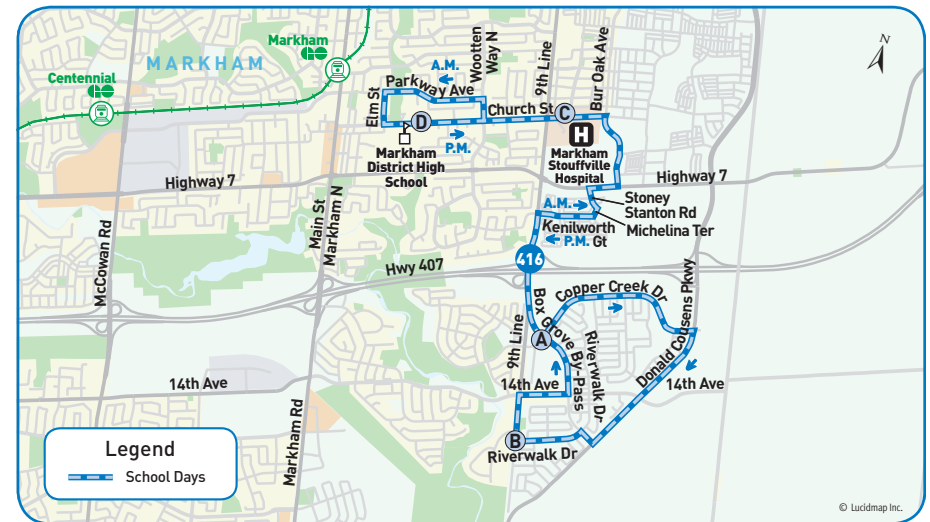

### 416 morning

to Markham District High School

School days

Bus Stop Number →	Copper Creek Dr. & Stonechurch Cr. 6413	Riverwalk Dr. & 9th Line 6947	Markham Stouffville Hospital 1555	Markham District High School 4707
	<b>A</b>	<b>B</b>	<b>C</b>	<b>D</b>
	7:21	7:30	7:42	7:52

### 416 afternoon

from Markham District High School

School days

Bus Stop Number →	Markham District High School 4707	Markham Stouffville Hospital 5095	Riverwalk Dr. & 9th Line 6947	Box Grove By-Pass & Oakborough Dr. 5619
	<b>D</b>	<b>C</b>	<b>B</b>	<b>A</b>
	3:05 3:05	3:13 3:13	3:28 3:28	3:32 3:32

**new route**

### School days

Effective September 1, 2019

**Map Legend**

- ➔ Direction of Travel
- Bus Terminal
- College/University
- Hospital
- Municipal Office
- Secondary School
- Time Point
- GO Station
- Community Centre
- Library
- Park & Ride
- Shopping Centre