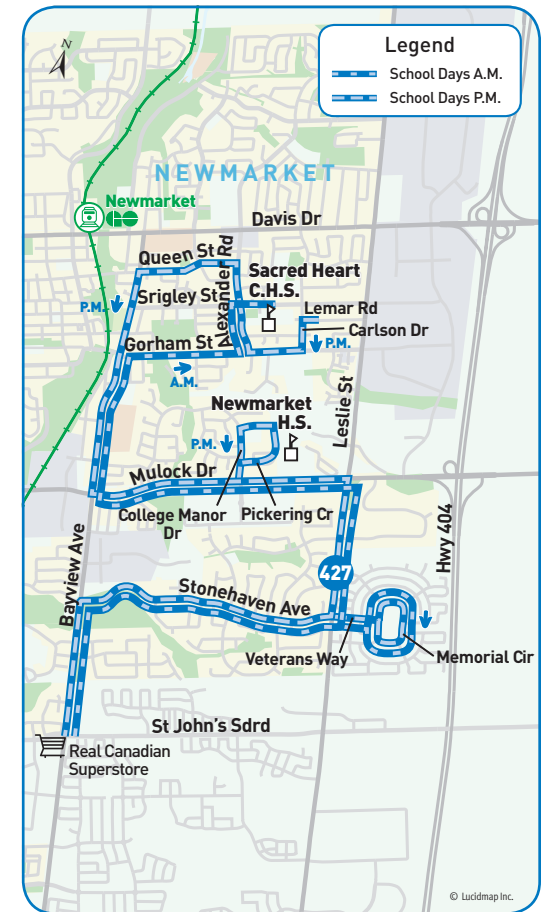

427 morning
to Sacred Heart Catholic H.S.

↑ School days

Bus Stop Number ↓	Bayview Ave. & St. John's Sdrd.	Bayview Ave. & Stonehaven Ave.	Leslie St. & Stonehaven Ave.	Newmarket High School	Sacred Heart Catholic High School
	2221	2223	5016	2010	5963
	7:29	7:31	7:35	7:46	7:57

427 afternoon
from Sacred Heart Catholic H.S.

↓ School days

Bus Stop Number ↓	Sacred Heart Catholic High School	Newmarket High School	Veterans Way & Sherman Brock Cr.	Bayview Ave. & Stonehaven Ave.	Bayview Ave. & St. John's Sdrd.
	5826	6118	7092	2278	2253
	2:47	3:02	3:07	3:16	3:18

School days
Effective November 6, 2016

Map Legend

- Direction of Travel
- Ⓚ Bus Terminal
- 🎓 College/University
- H Hospital
- 🏛 Municipal Office
- 🏠 Secondary School
- ⌚ Time Point
- 🚶 GO Station
- 🏠 Community Centre
- 📖 Library
- 🚗 Park & Ride
- 🛒 Shopping Centre