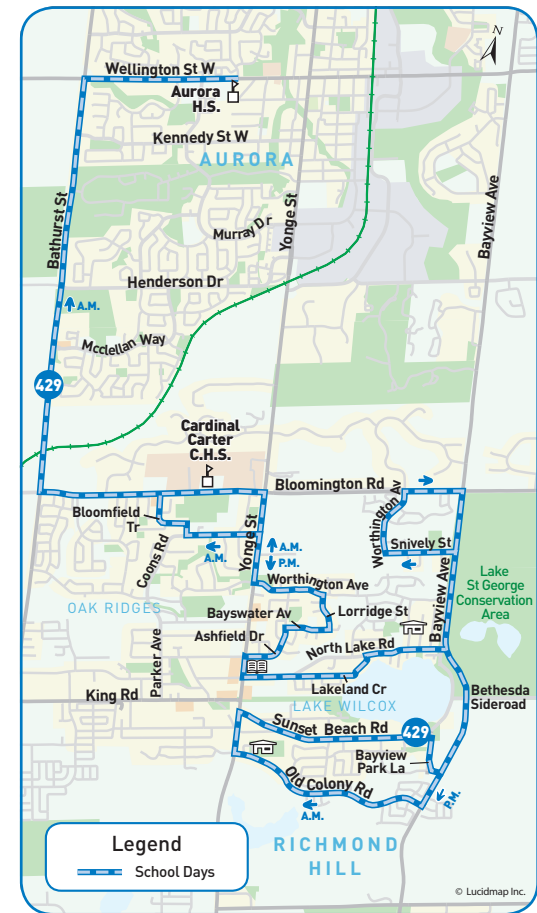

**revised schedule**

**School days**

Effective January 3, 2016

**429 morning**

to Cardinal Carter C.H.S. / Aurora H.S.

← School days

Bus Stop Number	Bayview Ave. & Old Colony Rd.	Yonge St. & Old Colony Rd.	Yonge St. & Sunset Beach Rd.	Bayview Ave. & Snively St.	Bayview Ave. & Bloomington Rd.	Bayview Ave. & North Lake Rd.	Yonge St. & Ashfield Dr.	Yonge St. & Worthington Ave.	Cardinal Carter C.H.S.	Aurora High School
	6022	6220	4721	6008	6018	6119	2501	4512	4560	1195
	7:09	7:12	7:13	7:21	7:25	7:27	7:33	7:38	7:44	7:58

**429 afternoon**

from Cardinal Carter C.H.S.

→ School days

Bus Stop Number	Cardinal Carter C.H.S.	Yonge St. & Coons Rd.	Yonge St. & Worthington Ave.	Yonge St. & Ashfield Dr.	Bayview Ave. & North Lake Rd.	Bayview Ave. & Snively St.	Bayview Ave. & Bloomington Rd.	Bayview Ave. & North Lake Rd.	Yonge St. & Old Colony Rd.	Sunset Beach Rd. & Bayview Park Ln.
	4428	6509	4511	2394	2359	6008	6018	6119	6220	6560
	2:40	2:45	2:47	2:52	2:58	3:00	3:04	3:05	3:10	3:15

**Map Legend**

- Direction of Travel
- Bus Terminal
- College/University
- Hospital
- Municipal Office
- Secondary School
- Time Point
- GO Station
- Community Centre
- Library
- Park & Ride
- Shopping Centre